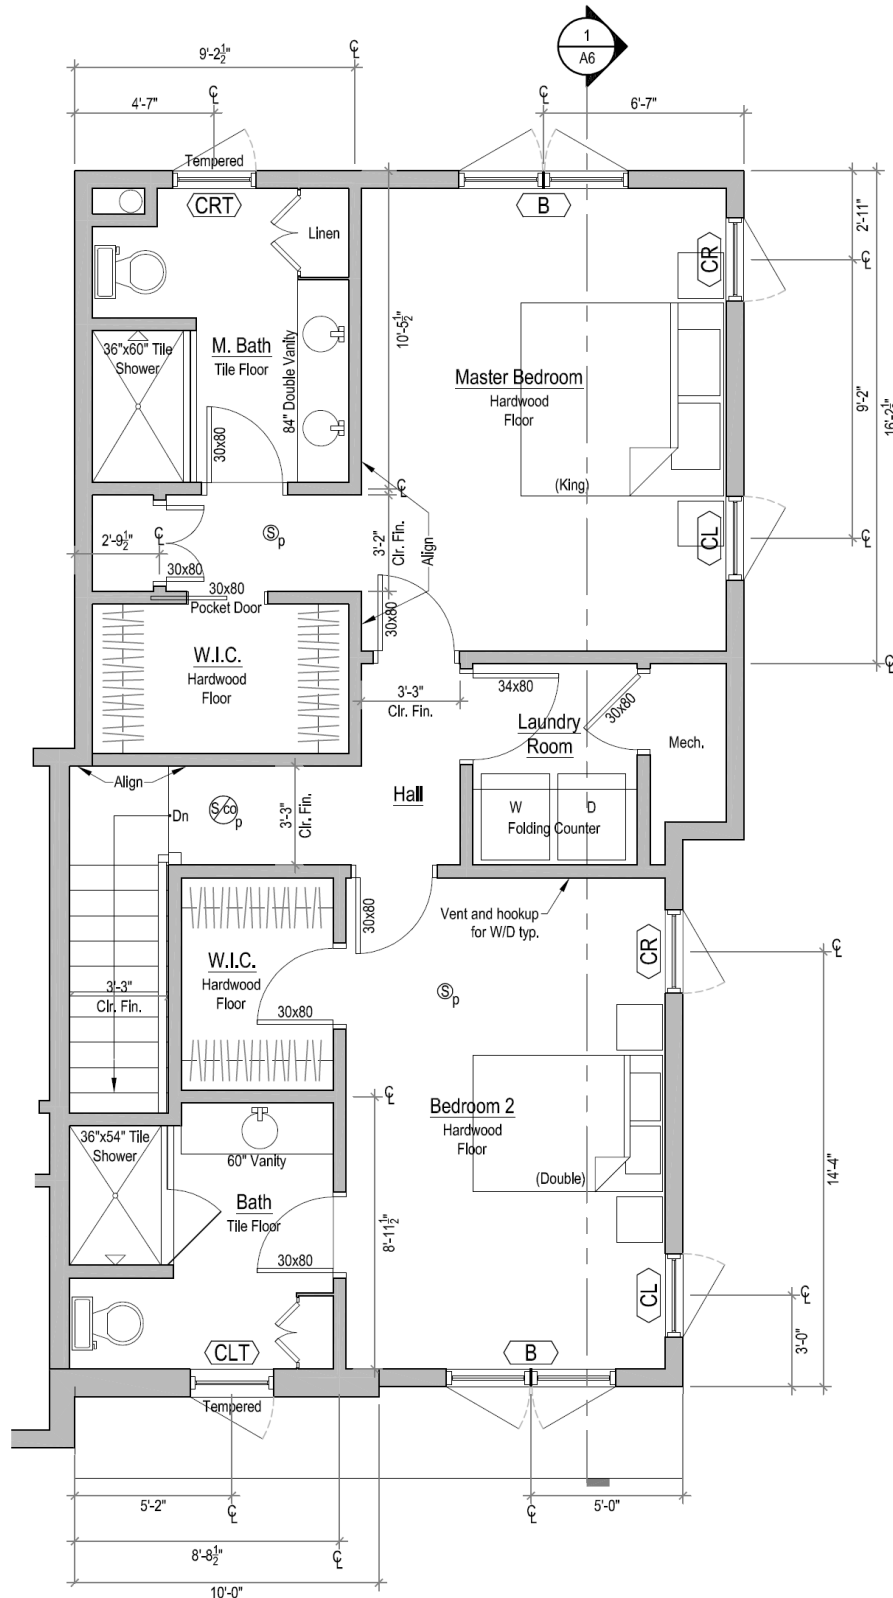

NUMBER OF BEDROOMS	2
NUMBER OF BATHS	2.5
UNIT SIZE	1,732 Sq. Ft.
PLAN VIEW	First Floor

NUMBER OF BEDROOMS	3
NUMBER OF BATHS	2.5
UNIT SIZE	1,732 Sq. Ft.
PLAN VIEW	Second Floor

NUMBER OF BEDROOMS	3
NUMBER OF BATHS	2.5
UNIT SIZE	1,732 Sq. Ft.
PLAN VIEW	Garage Level