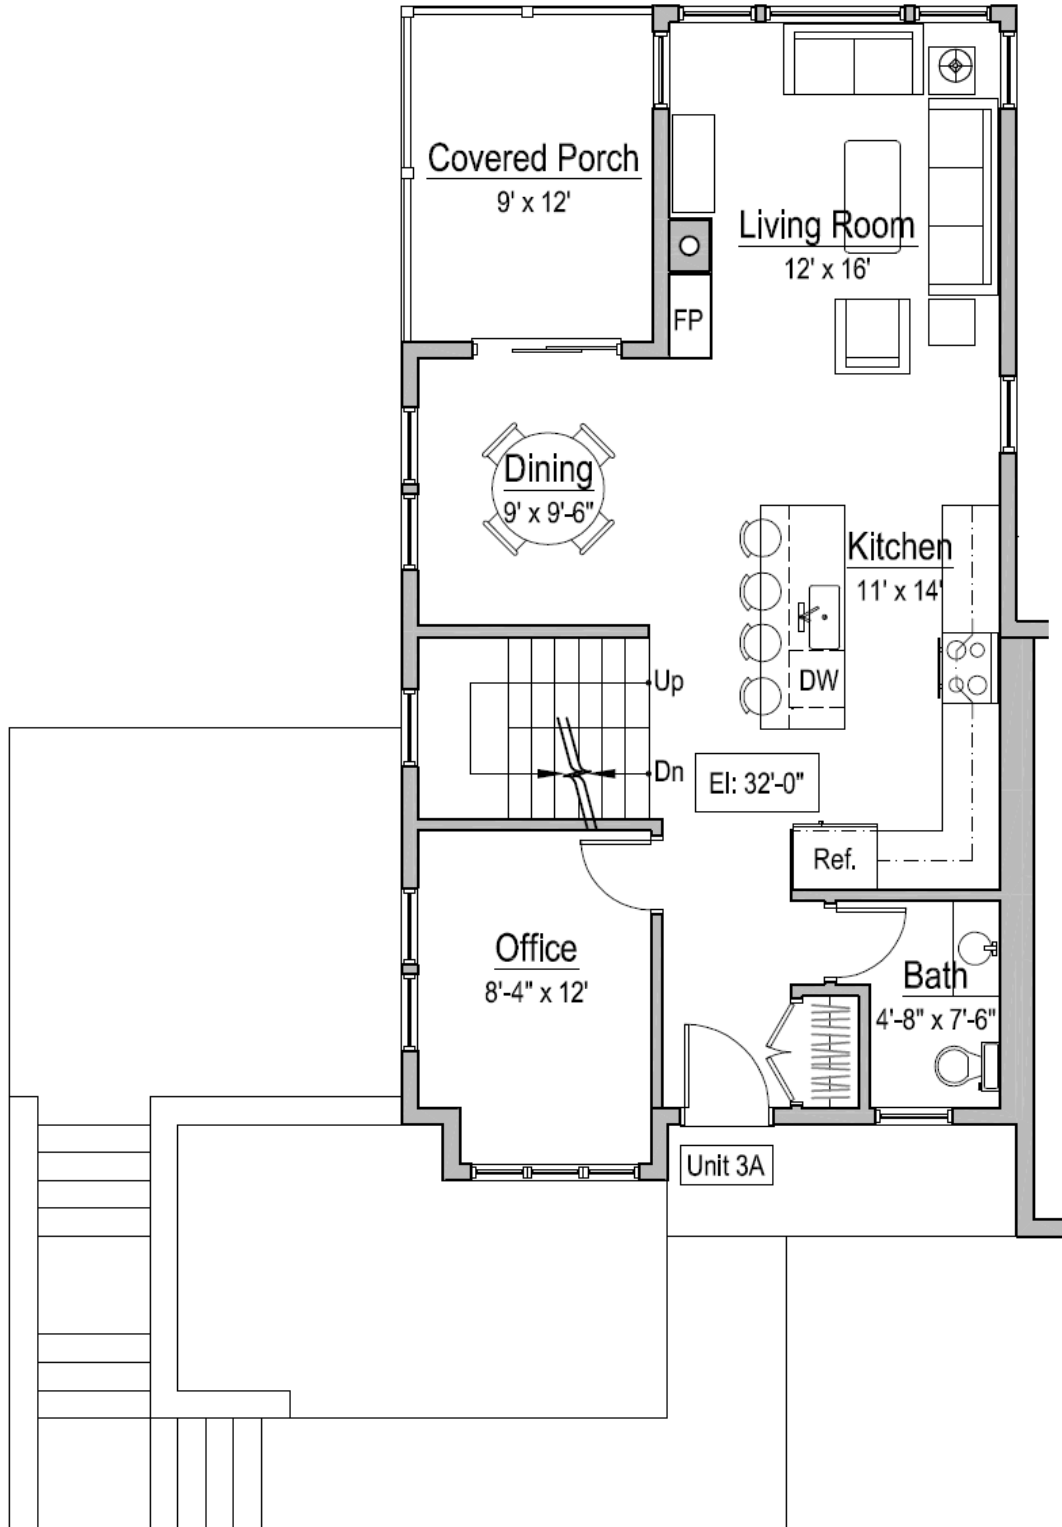

NUMBER OF BEDROOMS	3
NUMBER OF BATHS	2.5
UNIT SIZE	1,882 Sq. Ft.
PLAN VIEW	First Floor

NUMBER OF BEDROOMS	3
NUMBER OF BATHS	2.5
UNIT SIZE	1,882 Sq. Ft.
PLAN VIEW	Second Floor

NUMBER OF BEDROOMS	3
NUMBER OF BATHS	2.5
UNIT SIZE	1,882 Sq. Ft.
PLAN VIEW	Garage Level