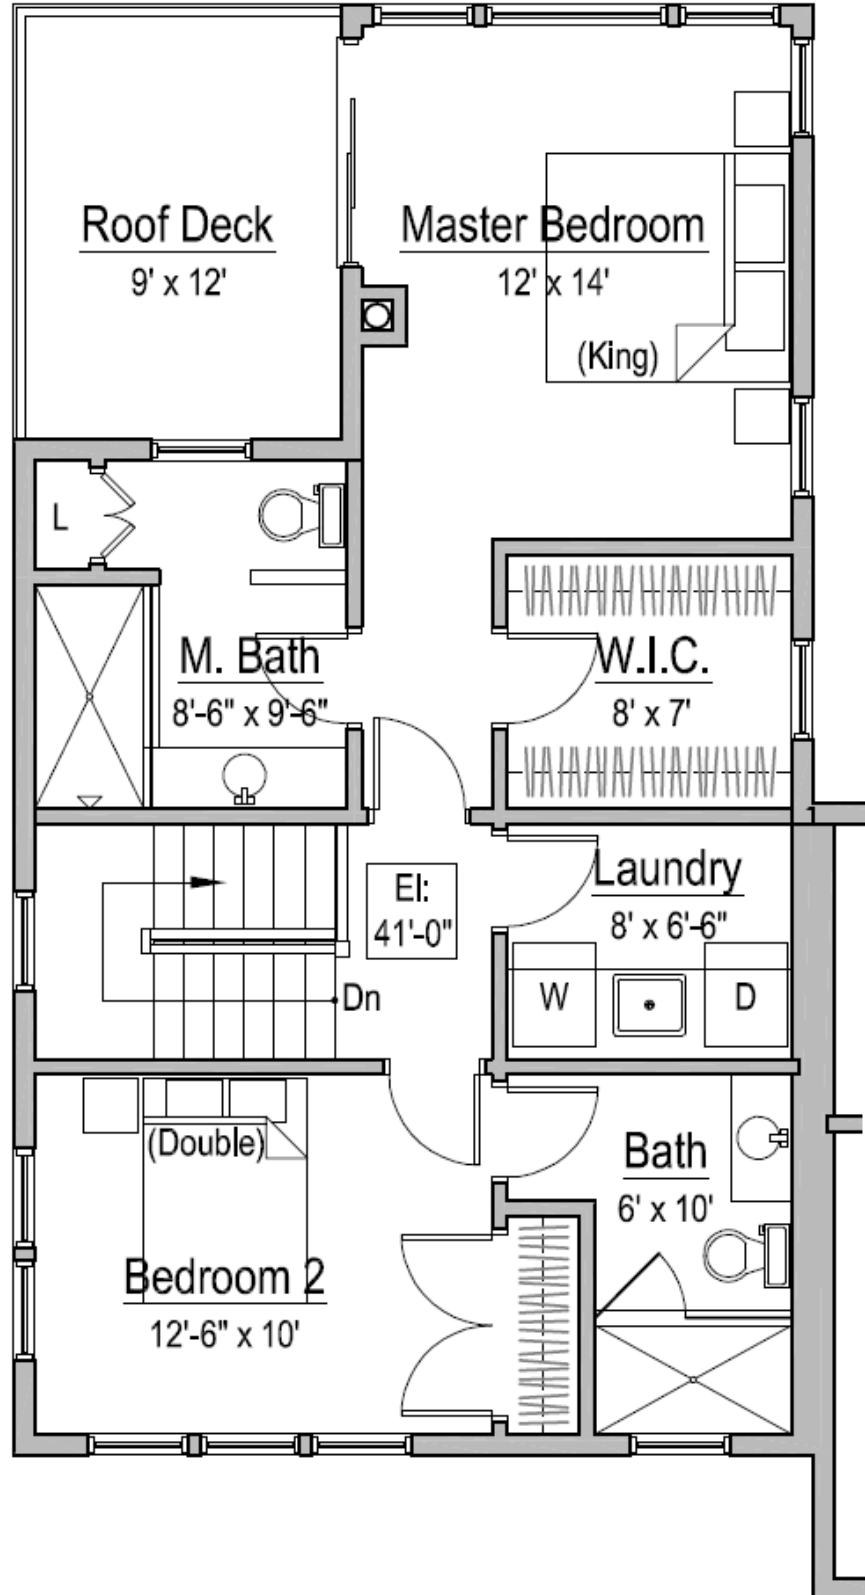

NUMBER OF BEDROOMS	3
NUMBER OF BATHS	2.5
UNIT SIZE	1,882 Sq. Ft.
PLAN VIEW	First Floor

NUMBER OF BEDROOMS	3
NUMBER OF BATHS	2.5
UNIT SIZE	1,882 Sq. Ft.
PLAN VIEW	Second Floor

NUMBER OF BEDROOMS	3
NUMBER OF BATHS	2.5
UNIT SIZE	1,882 Sq. Ft.
PLAN VIEW	Garage Level