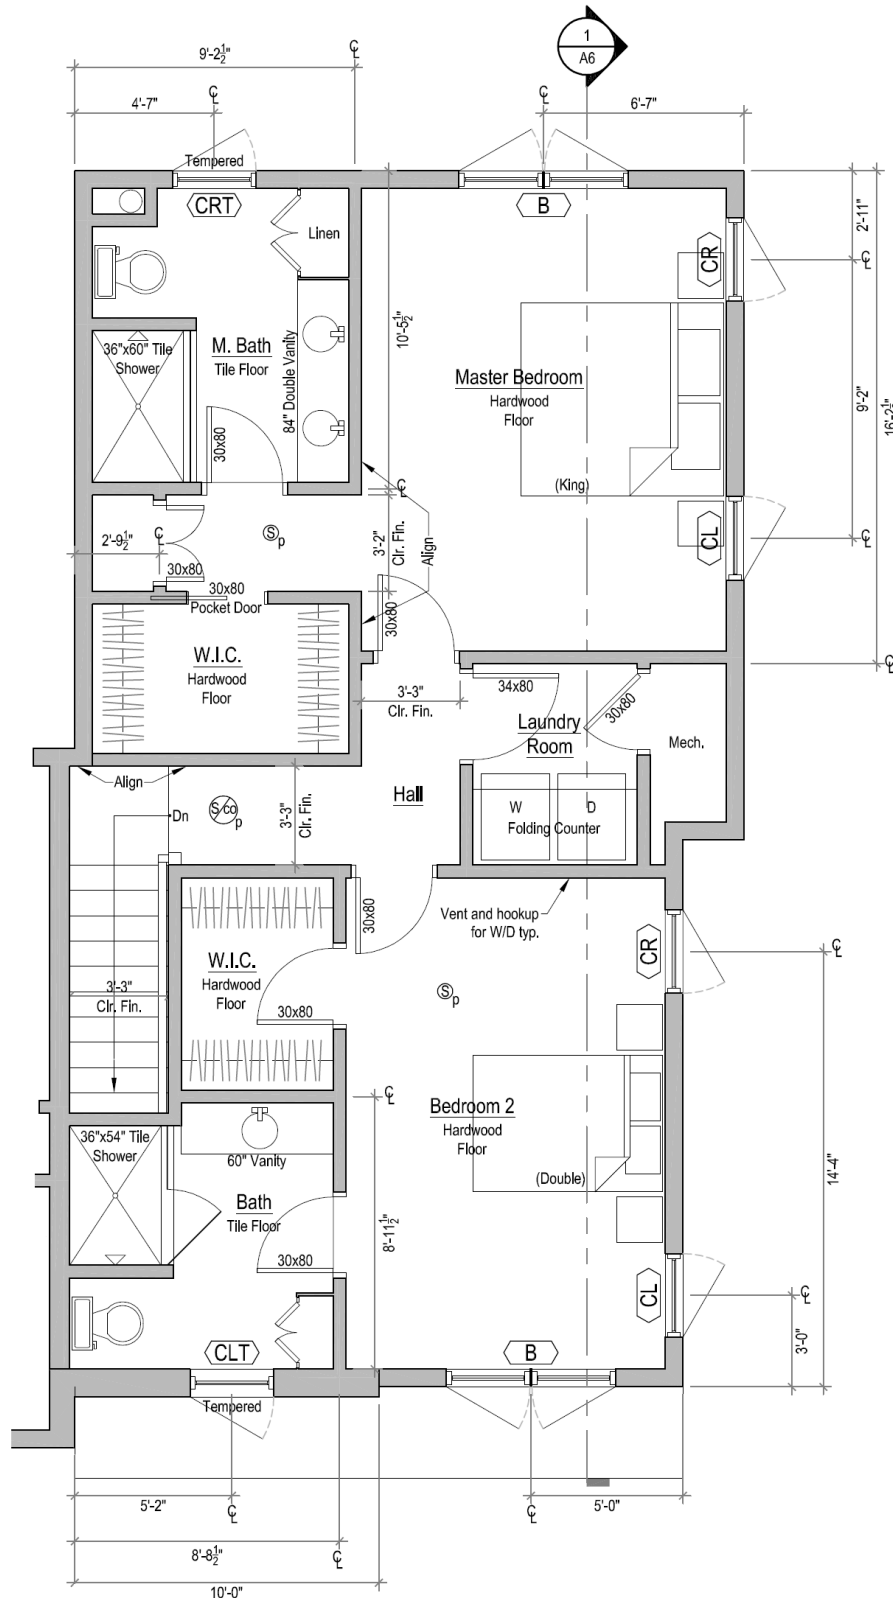

NUMBER OF BEDROOMS	2
NUMBER OF BATHS	2.5
UNIT SIZE	2,058 Sq. Ft.
PLAN VIEW	First Floor

NUMBER OF BEDROOMS	2
NUMBER OF BATHS	2.5
UNIT SIZE	2,058 Sq. Ft.
PLAN VIEW	Second Floor

NUMBER OF BEDROOMS	2
NUMBER OF BATHS	2.5
UNIT SIZE	2,058 Sq. Ft.
PLAN VIEW	Garage Level