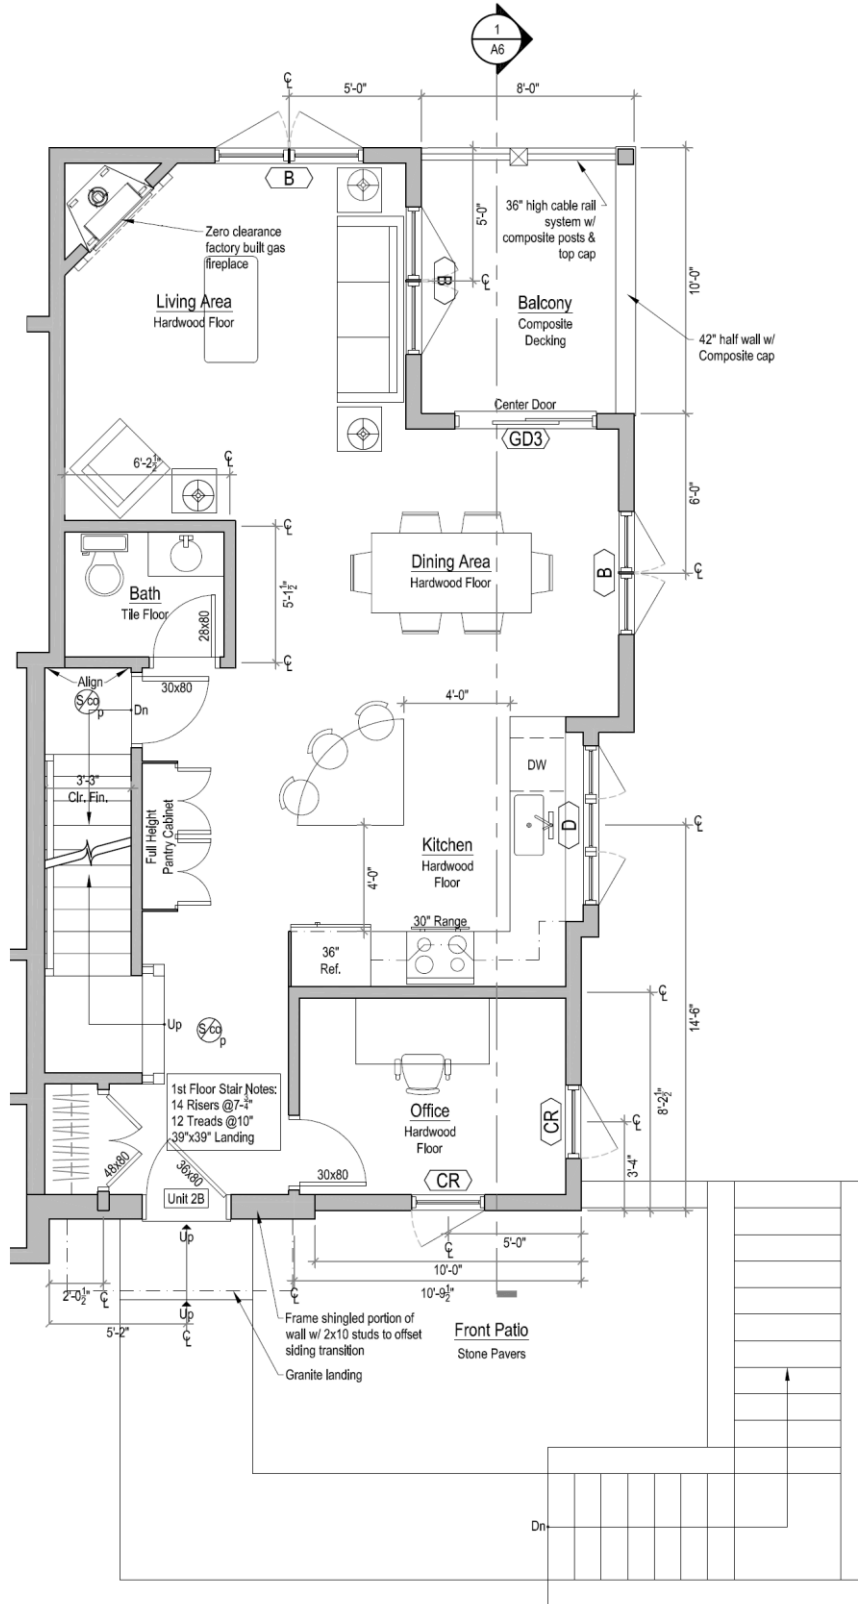

NUMBER OF BEDROOMS	2
NUMBER OF BATHS	2.5
UNIT SIZE	2,058 Sq. Ft.
PLAN VIEW	First Floor

NUMBER OF BEDROOMS	2
NUMBER OF BATHS	2.5
UNIT SIZE	2,058 Sq. Ft.
PLAN VIEW	Second Floor

NUMBER OF BEDROOMS	2
NUMBER OF BATHS	2.5
UNIT SIZE	2,058 Sq. Ft.
PLAN VIEW	Garage Level