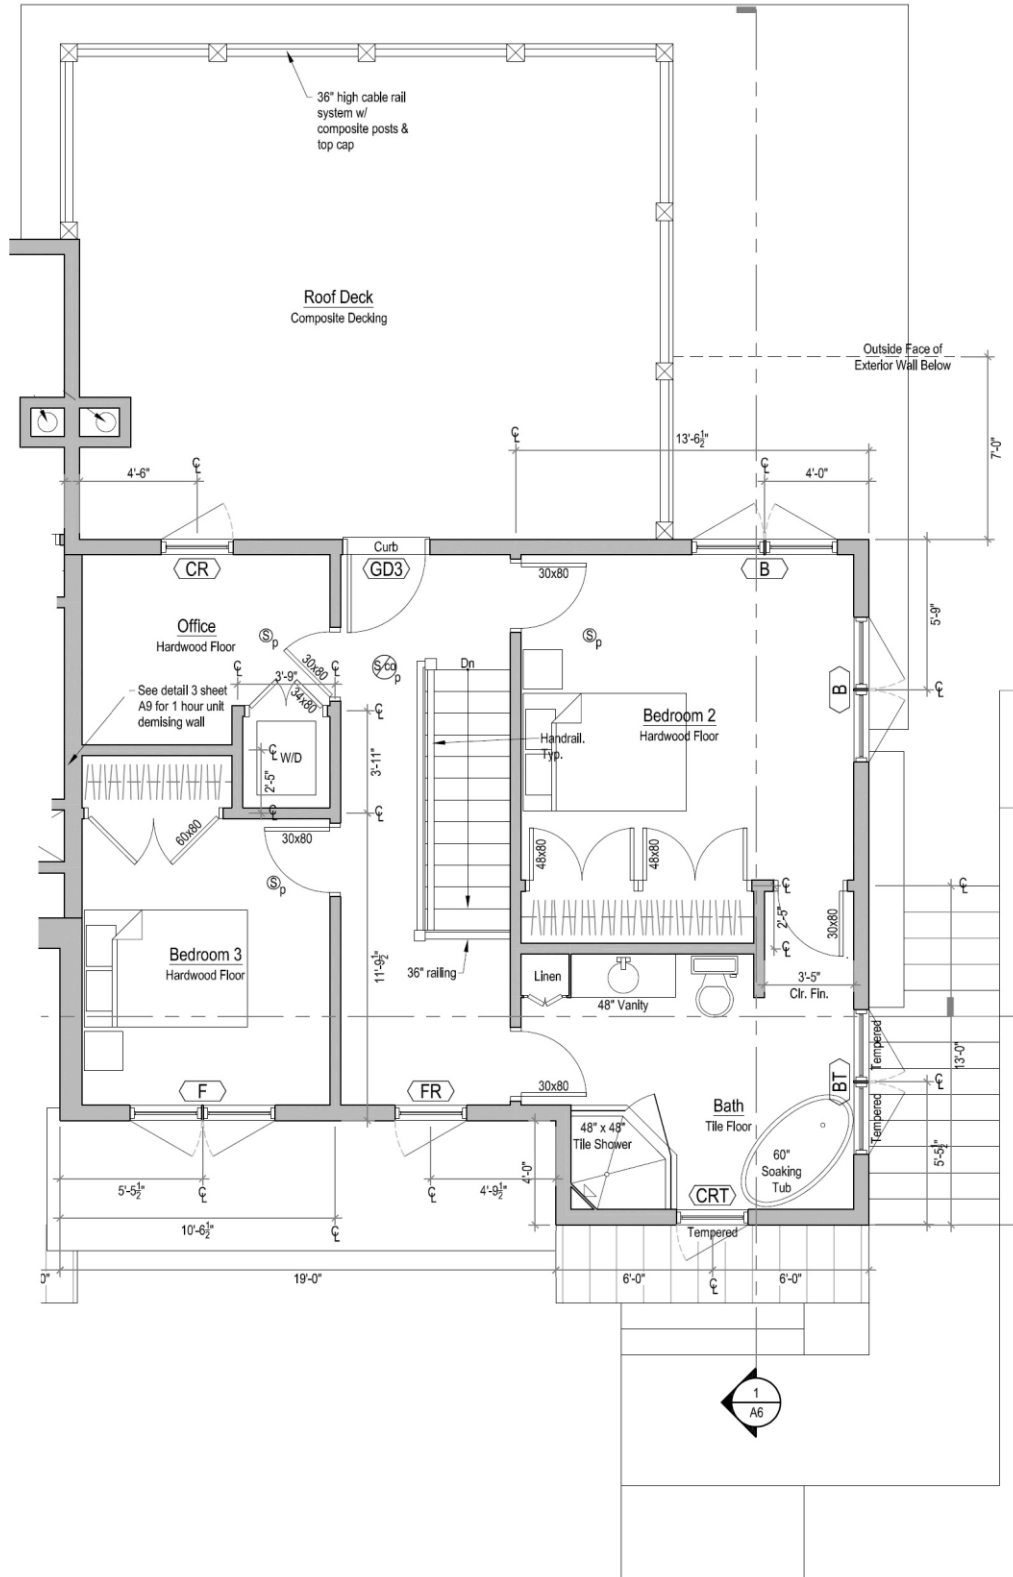

NUMBER OF BEDROOMS	3
NUMBER OF BATHS	2.5
UNIT SIZE	1,971 Sq. Ft.
PLAN VIEW	First Floor

NUMBER OF BEDROOMS	3
NUMBER OF BATHS	2.5
UNIT SIZE	1,971 Sq. Ft.
PLAN VIEW	Second Floor

NUMBER OF BEDROOMS	3
NUMBER OF BATHS	2.5
UNIT SIZE	1,971 Sq. Ft.
PLAN VIEW	Garage Level