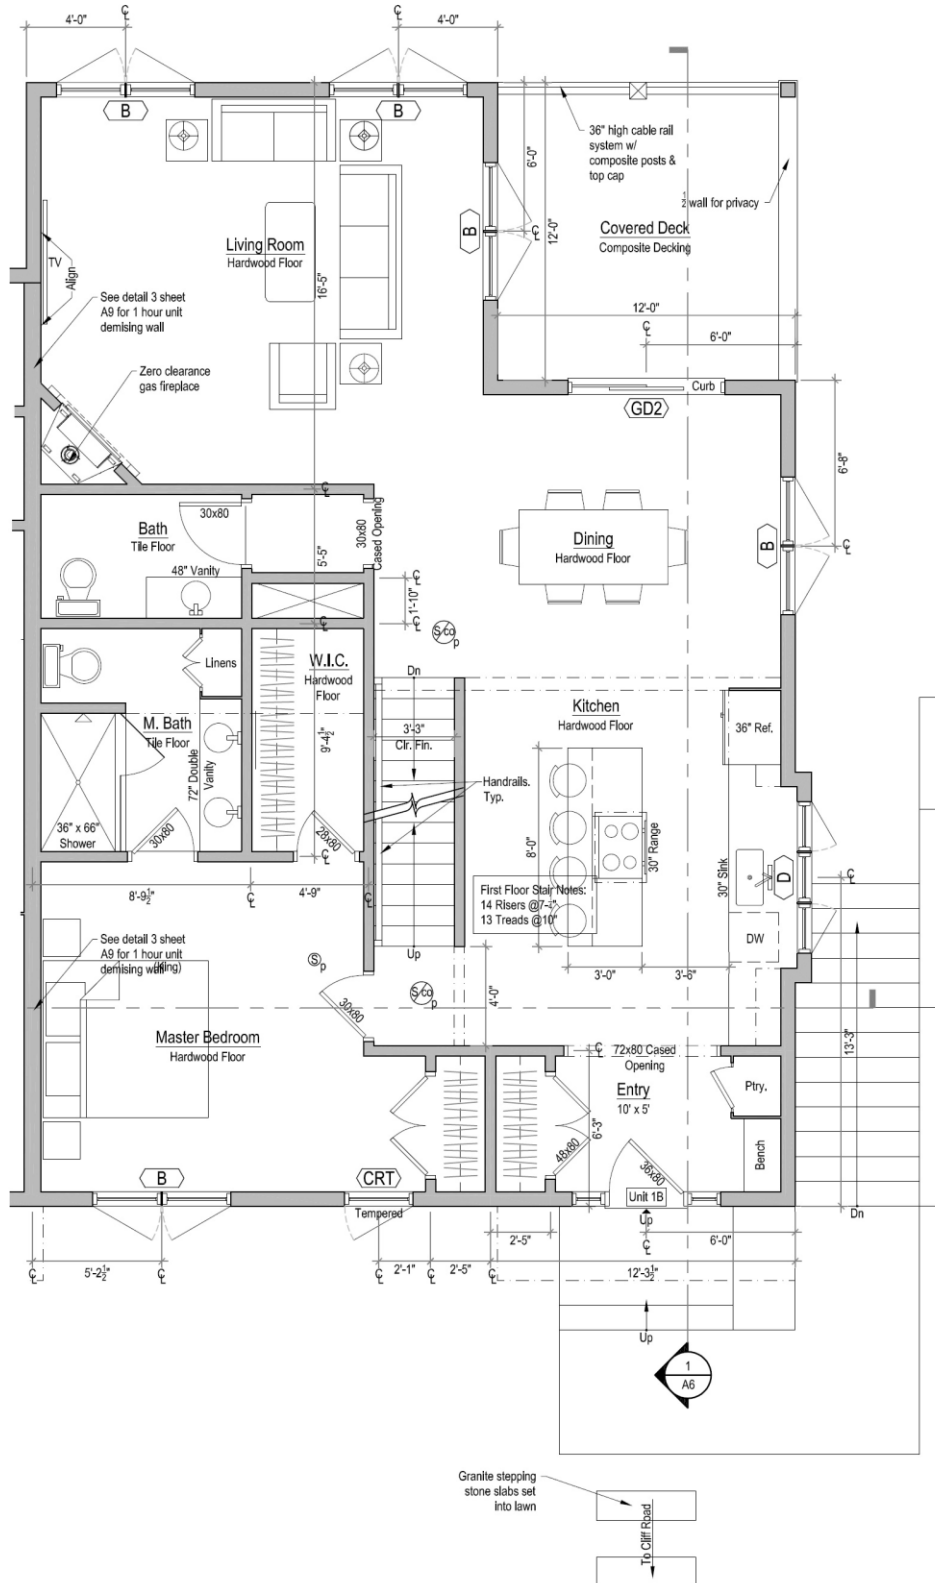

NUMBER OF BEDROOMS	3
NUMBER OF BATHS	2.5
UNIT SIZE	1,971 Sq. Ft.
PLAN VIEW	First Floor

NUMBER OF BEDROOMS	3
NUMBER OF BATHS	2.5
UNIT SIZE	1,971 Sq. Ft.
PLAN VIEW	Second Floor

NUMBER OF BEDROOMS	3
NUMBER OF BATHS	2.5
UNIT SIZE	1,971 Sq. Ft.
PLAN VIEW	Garage Level