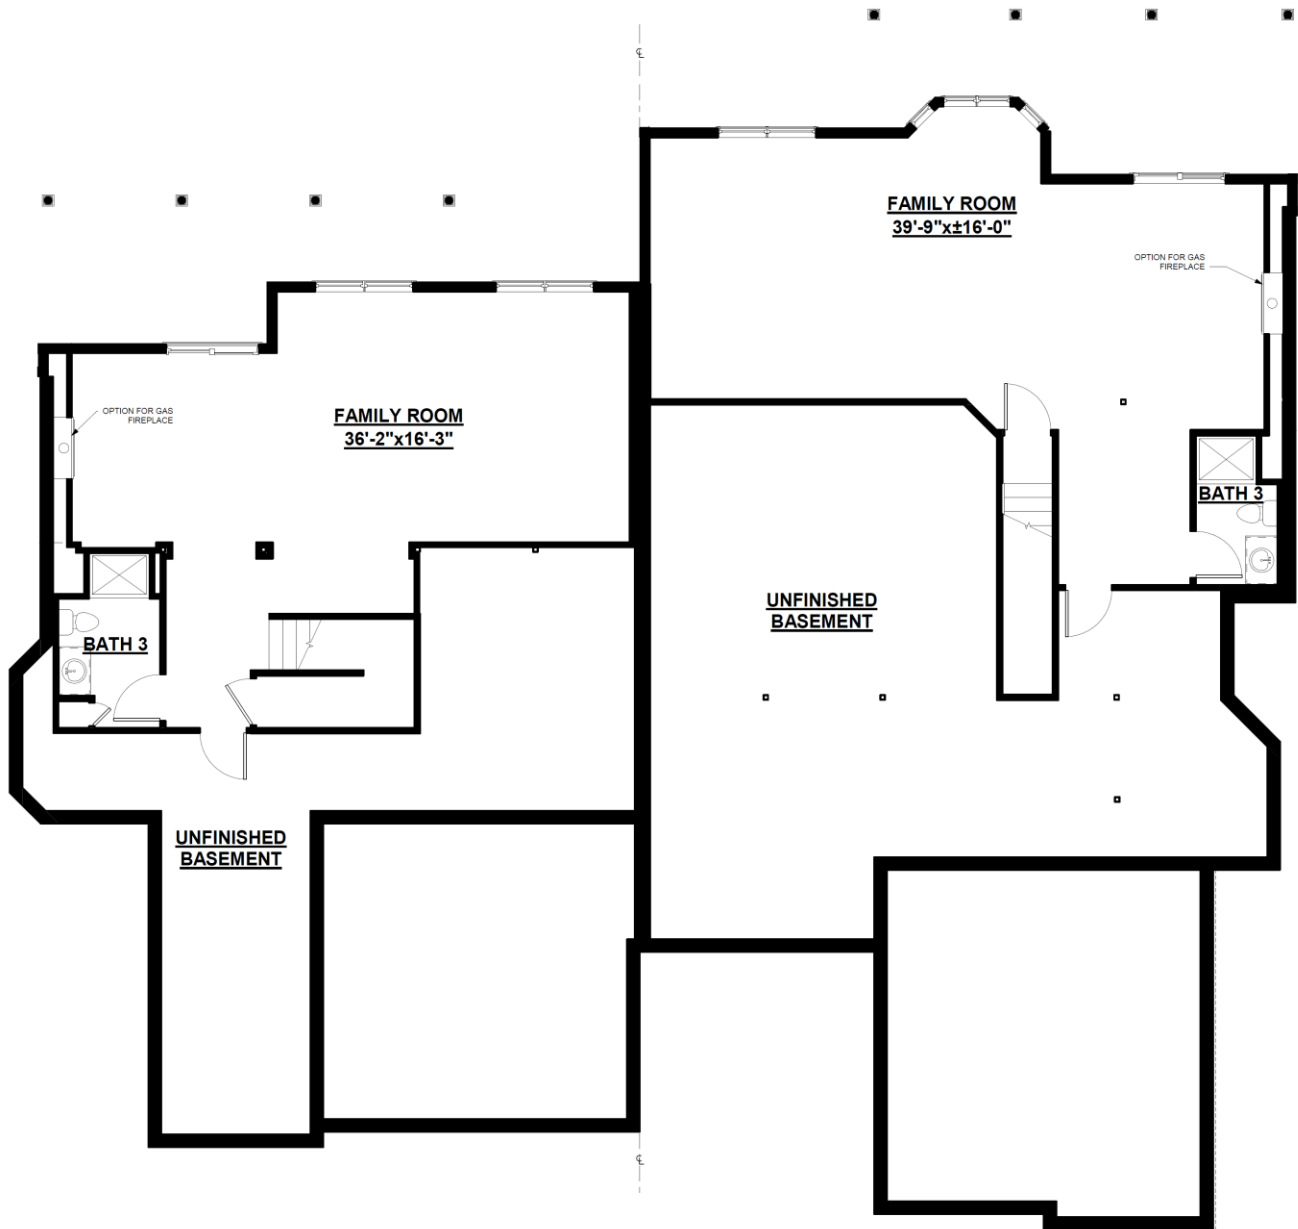

Villas 29B & 70A

ESSEX / COOLIDGE

Essex Square Footage
 First Floor 1470 SF
 Second Floor 580 SF
 Total 2050 SF
Villas 29A & 70B

Basement Plan
Walkout
Coolidge Front-Load

Coolidge Square Footage
 First Floor 1951 SF
 Second Floor N/A
 Total 1951 SF
Villas 29B & 70A

ESSEX / COOLIDGE

Essex Square Footage

First Floor 1470 SF
 Second Floor 580 SF
 Total 2050 SF

Villas 29A & 70B

Finished Basement Plan

Walkout

Coolidge Front-Load

Coolidge Square Footage

First Floor 1951 SF
 Second Floor N/A
 Total 1951 SF

Villas 29B & 70A

ESSEX / COOLIDGE

Essex Square Footage
 First Floor 1470 SF
 Second Floor 580 SF
 Total 2050 SF
Villas 29A & 70B

Furnished Second Floor Plan
 Walkout
 Coolidge Front-Load