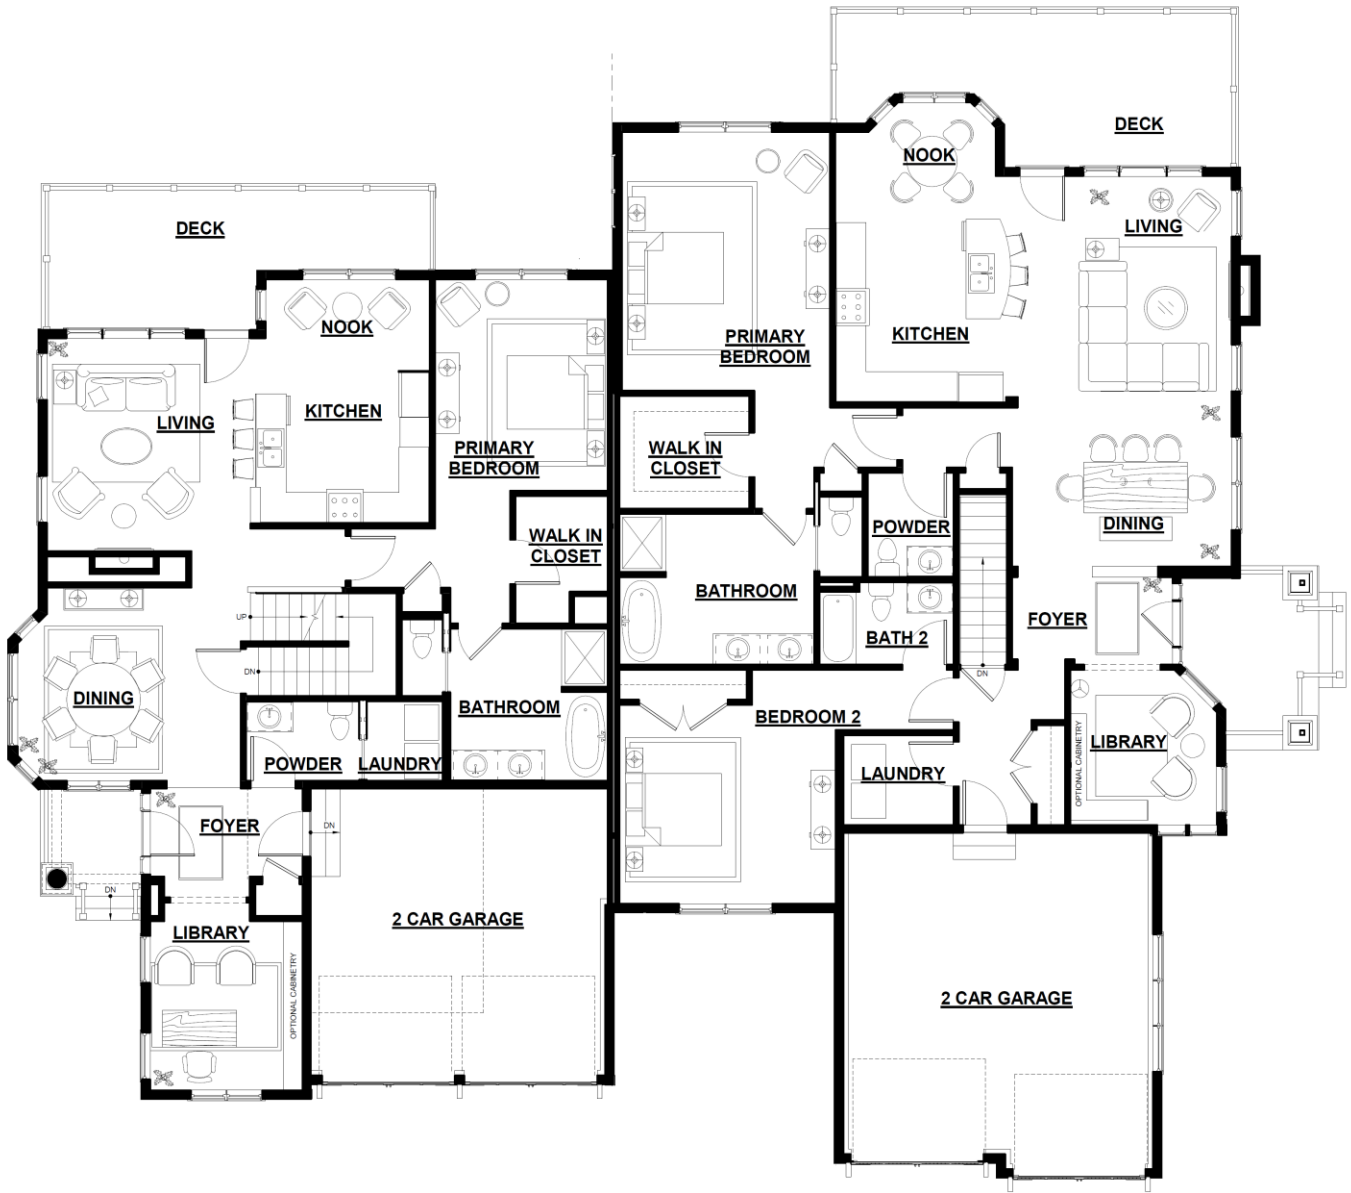

ESSEX / COOLIDGE

Essex Square Footage
 First Floor 1470 SF
 Second Floor 580 SF
 Total 2050 SF
Villas 29A & 70B

**Furnished First Floor Plan
 Walkout
 Coolidge Front-Load**

Coolidge Square Footage
 First Floor 1951 SF
 Second Floor N/A
 Total 1951 SF
Villas 29B & 70A

ESSEX / COOLIDGE

Essex Square Footage

First Floor	1470 SF
Second Floor	580 SF
Total	2050 SF

Villas 29A & 70B

**First Floor Plan
 Walkout
 Coolidge Front-Load**

Coolidge Square Footage

First Floor	1951 SF
Second Floor	N/A
Total	1951 SF

Villas 29B & 70A

ESSEX / COOLIDGE

Essex Square Footage
 First Floor 1470 SF
 Second Floor 580 SF
 Total 2050 SF
Villas 29A & 70B

Basement Plan
Walkout
Coolidge Front-Load

Coolidge Square Footage
 First Floor 1951 SF
 Second Floor N/A
 Total 1951 SF
Villas 29B & 70A

ESSEX / COOLIDGE

Essex Square Footage

First Floor 1470 SF
 Second Floor 580 SF
 Total 2050 SF

Villas 29A & 70B

Finished Basement Plan

Walkout

Coolidge Front-Load

Coolidge Square Footage