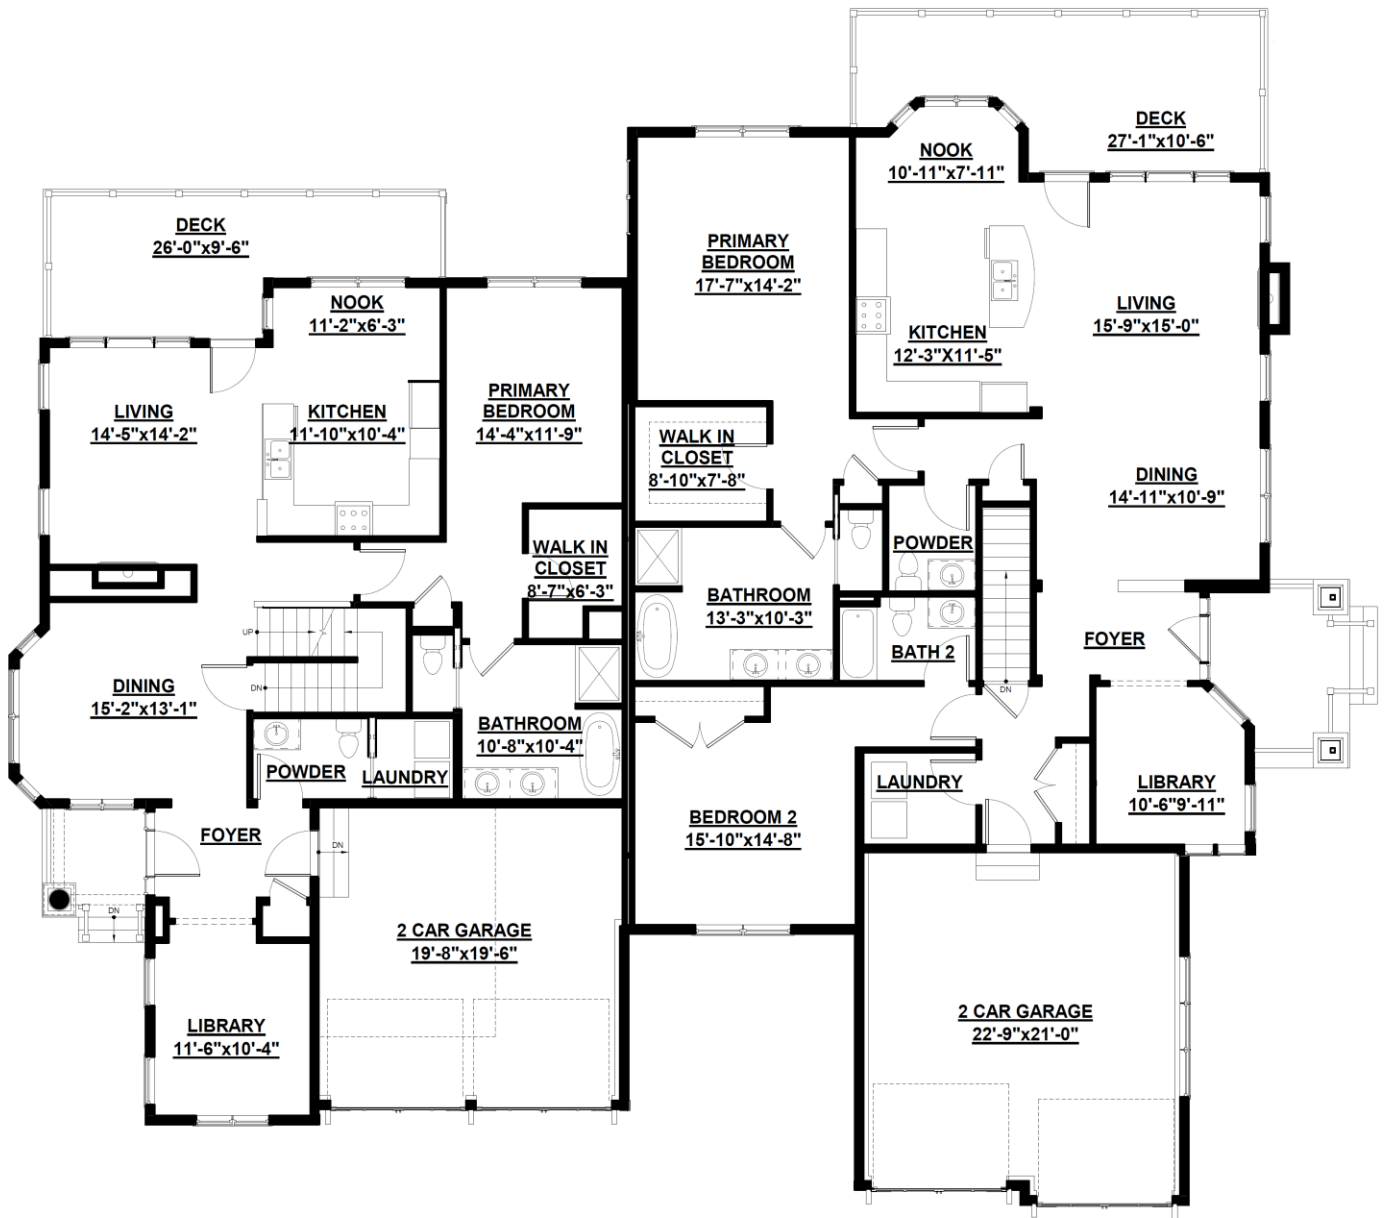

ESSEX / COOLIDGE

Essex Square Footage
 First Floor 1470 SF
 Second Floor 580 SF
 Total 2050 SF
Villas 29A & 70B

**Furnished First Floor Plan
 Walkout
 Coolidge Front-Load**

Coolidge Square Footage
 First Floor 1951 SF
 Second Floor N/A
 Total 1951 SF
Villas 29B & 70A

ESSEX / COOLIDGE

Essex Square Footage

First Floor	1470 SF
Second Floor	580 SF
Total	2050 SF

Villas 29A & 70B

**First Floor Plan
 Walkout
 Coolidge Front-Load**

Coolidge Square Footage

First Floor	1951 SF
Second Floor	N/A
Total	1951 SF

Villas 29B & 70A

ESSEX / COOLIDGE

Essex Square Footage
 First Floor 1470 SF
 Second Floor 580 SF
 Total 2050 SF
Villas 29A & 70B

Basement Plan
Walkout
Coolidge Front-Load

Coolidge Square Footage
 First Floor 1951 SF
 Second Floor N/A
 Total 1951 SF
Villas 29B & 70A

ESSEX / COOLIDGE

Essex Square Footage

First Floor 1470 SF
 Second Floor 580 SF
 Total 2050 SF

Villas 29A & 70B

Finished Basement Plan

Walkout

Coolidge Front-Load

Coolidge Square Footage