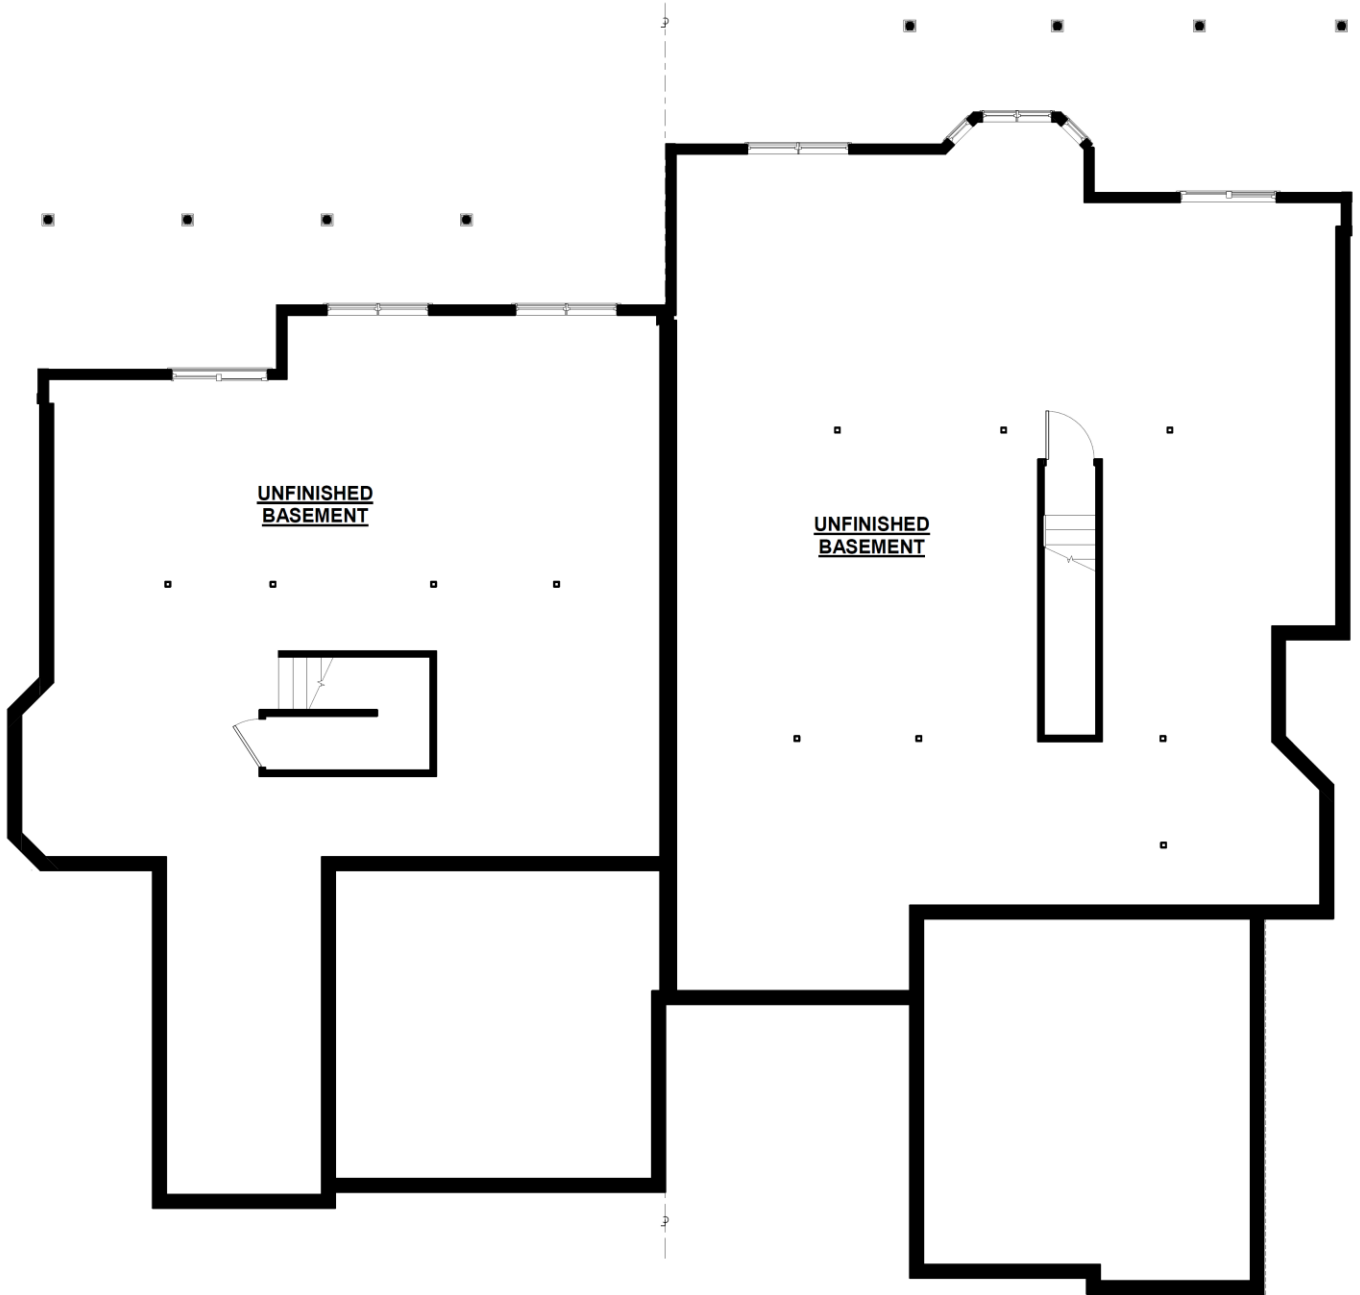

ESSEX / COOLIDGE

Essex Square Footage

First Floor	1470 SF
Second Floor	580 SF
Total	2050 SF

Villas 29A & 70B

**First Floor Plan
 Walkout
 Coolidge Front-Load**

Coolidge Square Footage

First Floor	1951 SF
Second Floor	N/A
Total	1951 SF

Villas 29B & 70A

ESSEX / COOLIDGE

Essex Square Footage
 First Floor 1470 SF
 Second Floor 580 SF
 Total 2050 SF
Villas 29A & 70B

Basement Plan
Walkout
Coolidge Front-Load

Coolidge Square Footage
 First Floor 1951 SF
 Second Floor N/A
 Total 1951 SF
Villas 29B & 70A

ESSEX / COOLIDGE

Essex Square Footage

First Floor 1470 SF
 Second Floor 580 SF
 Total 2050 SF

Villas 29A & 70B

Finished Basement Plan

Walkout

Coolidge Front-Load

Coolidge Square Footage

First Floor 1951 SF
 Second Floor N/A
 Total 1951 SF

Villas 29B & 70A

ESSEX / COOLIDGE

Essex Square Footage
 First Floor 1470 SF
 Second Floor 580 SF
 Total 2050 SF
Villas 29A & 70B

Furnished Second Floor Plan
 Walkout
 Coolidge Front-Load