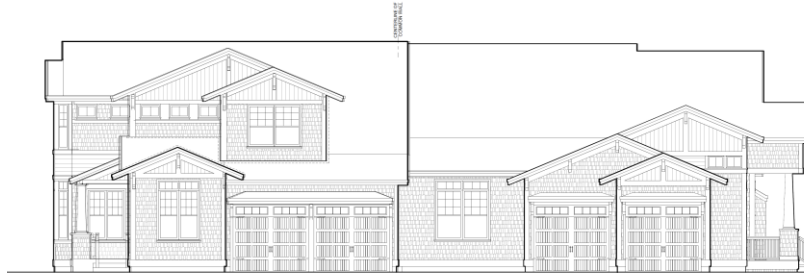

Second Floor Plan
Walkout
Coolidge Front-Load

Coolidge Square Footage
 First Floor 1951 SF
 Second Floor N/A
 Total 1951 SF
Villas 29B & 70A

ESSEX / COOLIDGE

Essex Square Footage

First Floor	1470 SF
Second Floor	580 SF
Total	2050 SF

Villas 29A & 70B

**Elevation Plan
 Walkout
 Coolidge Front-Load**

Coolidge Square Footage

First Floor	1951 SF
Second Floor	N/A
Total	1951 SF

Villas 29B & 70A

Street Elevation

Right Side (Coolidge) Elevation