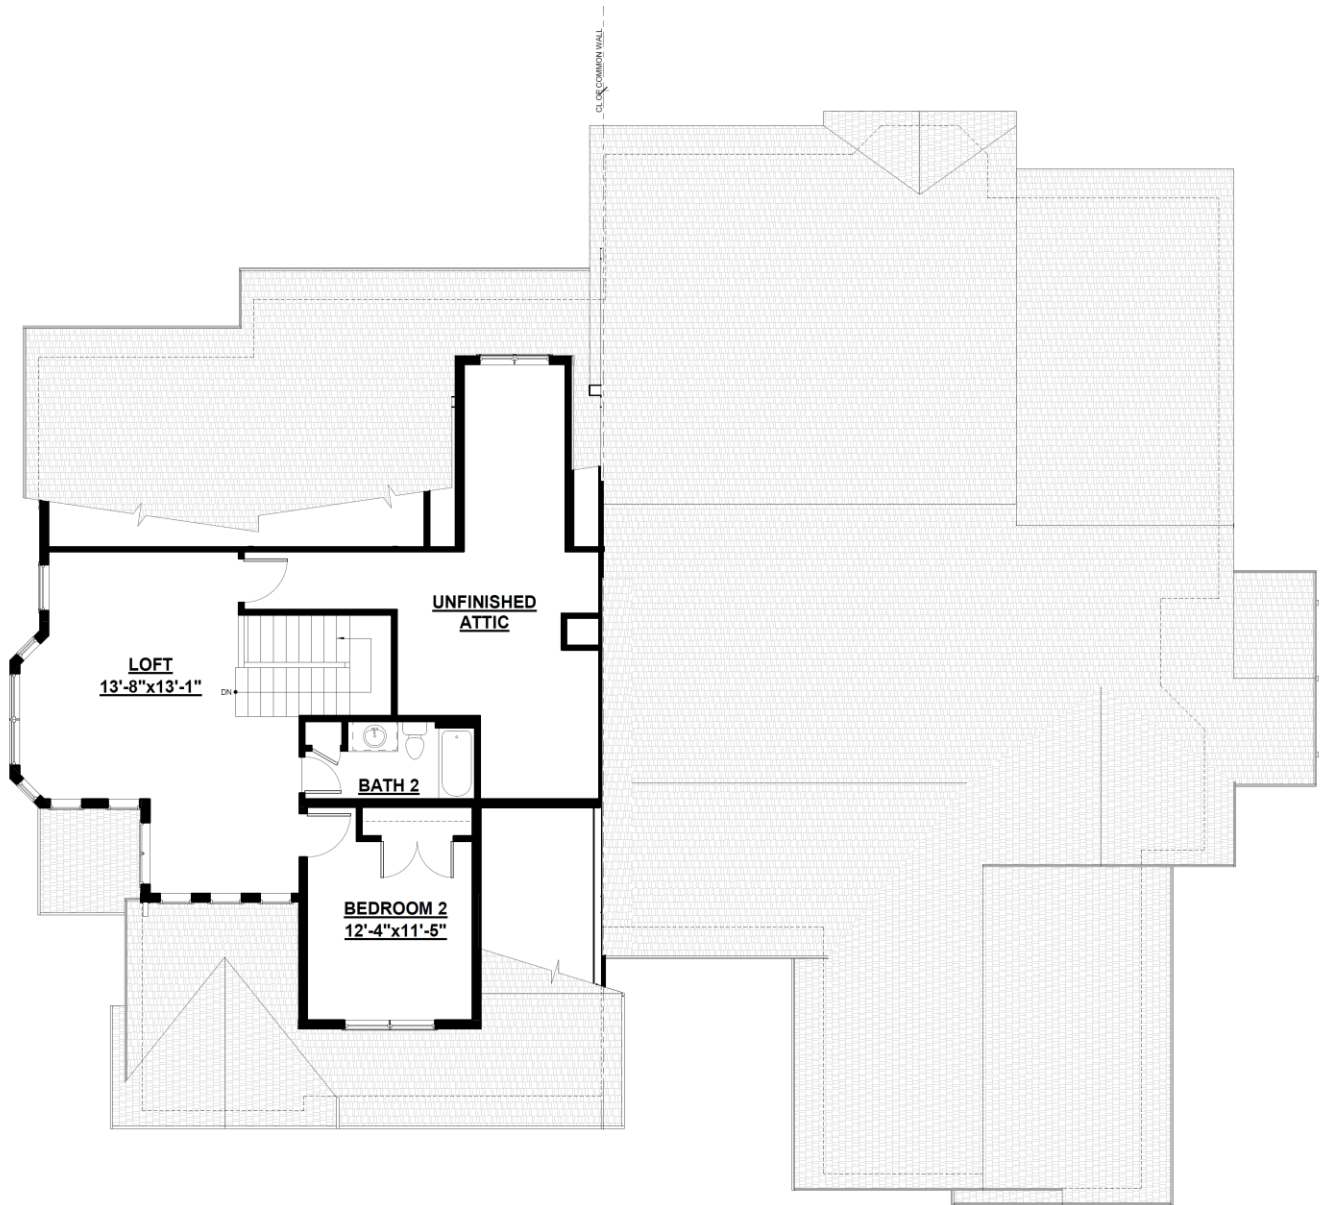

First Floor 1951 SF
 Second Floor N/A
 Total 1951 SF

Villas 29B & 70A

ESSEX / COOLIDGE

Essex Square Footage
 First Floor 1470 SF
 Second Floor 580 SF
 Total 2050 SF
Villas 29A & 70B

Furnished Second Floor Plan
 Walkout
 Coolidge Front-Load

Coolidge Square Footage
 First Floor 1951 SF
 Second Floor N/A
 Total 1951 SF
Villas 29B & 70A

ESSEX / COOLIDGE

Essex Square Footage
 First Floor 1470 SF
 Second Floor 580 SF
 Total 2050 SF
Villas 29A & 70B

Second Floor Plan
Walkout
Coolidge Front-Load

Coolidge Square Footage
 First Floor 1951 SF
 Second Floor N/A
 Total 1951 SF
Villas 29B & 70A

ESSEX / COOLIDGE

Essex Square Footage

First Floor	1470 SF
Second Floor	580 SF
Total	2050 SF

Villas 29A & 70B

**Elevation Plan
 Walkout
 Coolidge Front-Load**

Coolidge Square Footage

First Floor	1951 SF
Second Floor	N/A
Total	1951 SF

Villas 29B & 70A

Street Elevation

Right Side (Coolidge) Elevation