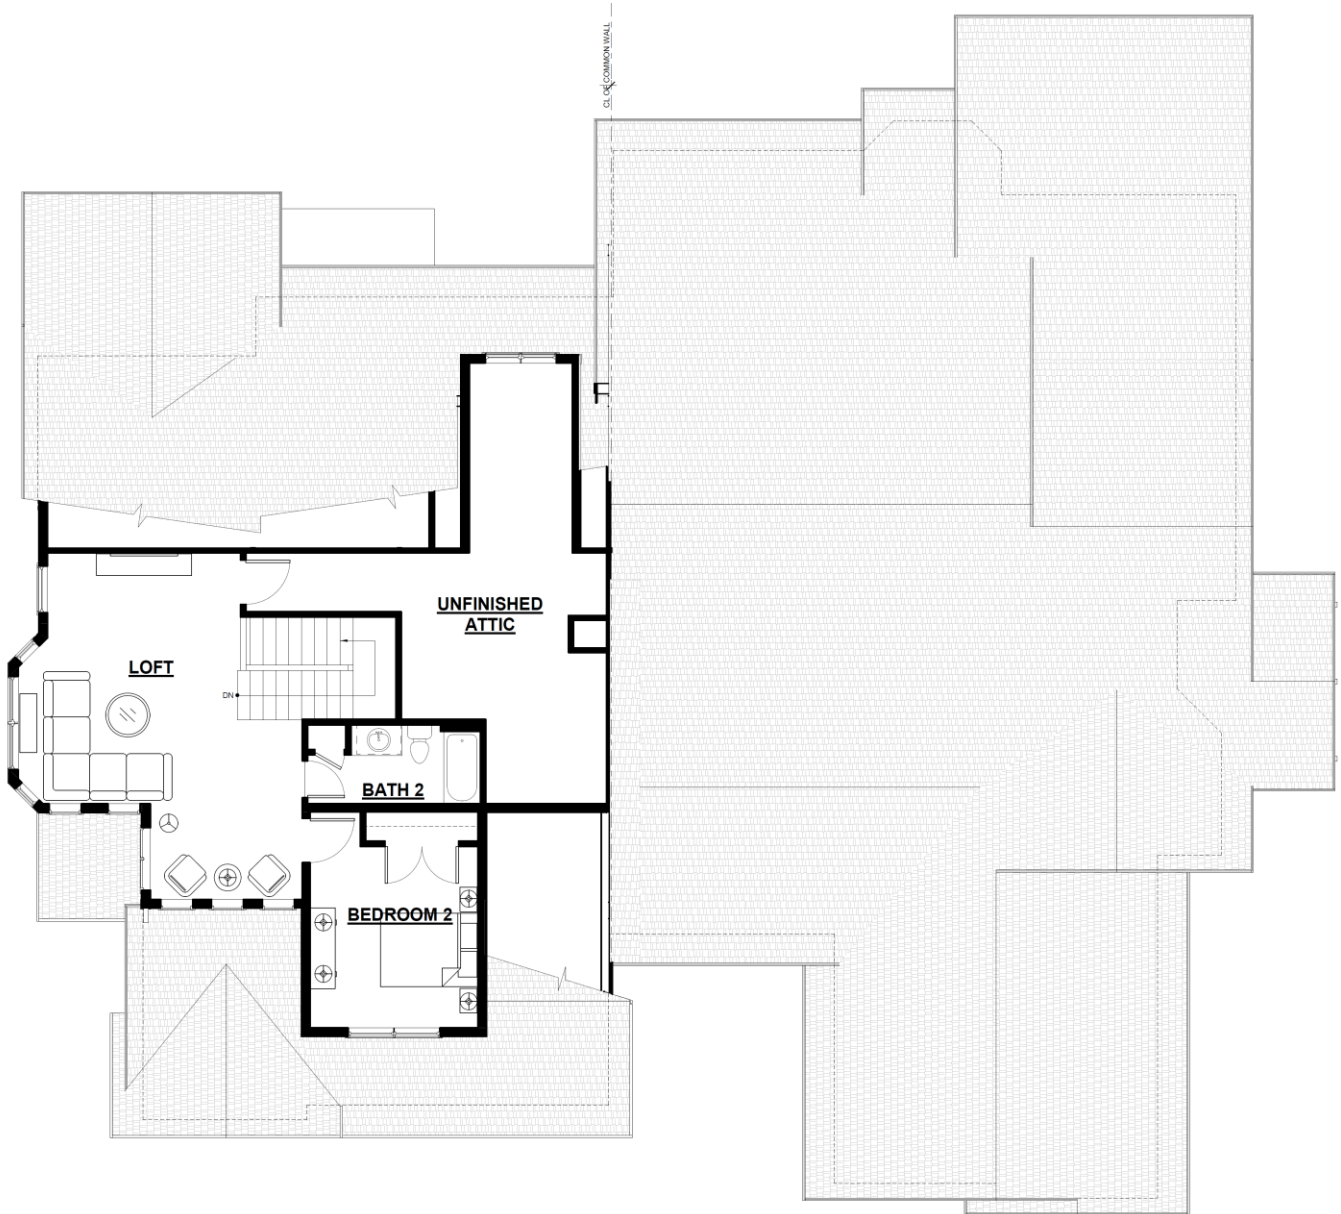

ESSEX / COOLIDGE

Essex Square Footage

First Floor 1470 SF
 Second Floor 580 SF
 Total 2050 SF

Villas 29A & 70B

Finished Basement Plan

Walkout

Coolidge Front-Load

Coolidge Square Footage

First Floor 1951 SF
 Second Floor N/A
 Total 1951 SF

Villas 29B & 70A

ESSEX / COOLIDGE

Essex Square Footage
 First Floor 1470 SF
 Second Floor 580 SF
 Total 2050 SF
Villas 29A & 70B

Furnished Second Floor Plan
 Walkout
 Coolidge Front-Load

Coolidge Square Footage
 First Floor 1951 SF
 Second Floor N/A
 Total 1951 SF
Villas 29B & 70A

ESSEX / COOLIDGE

Essex Square Footage
 First Floor 1470 SF
 Second Floor 580 SF
 Total 2050 SF
Villas 29A & 70B

Second Floor Plan
Walkout
Coolidge Front-Load

Coolidge Square Footage
 First Floor 1951 SF
 Second Floor N/A
 Total 1951 SF
Villas 29B & 70A

ESSEX / COOLIDGE

Essex Square Footage

First Floor	1470 SF
Second Floor	580 SF
Total	2050 SF