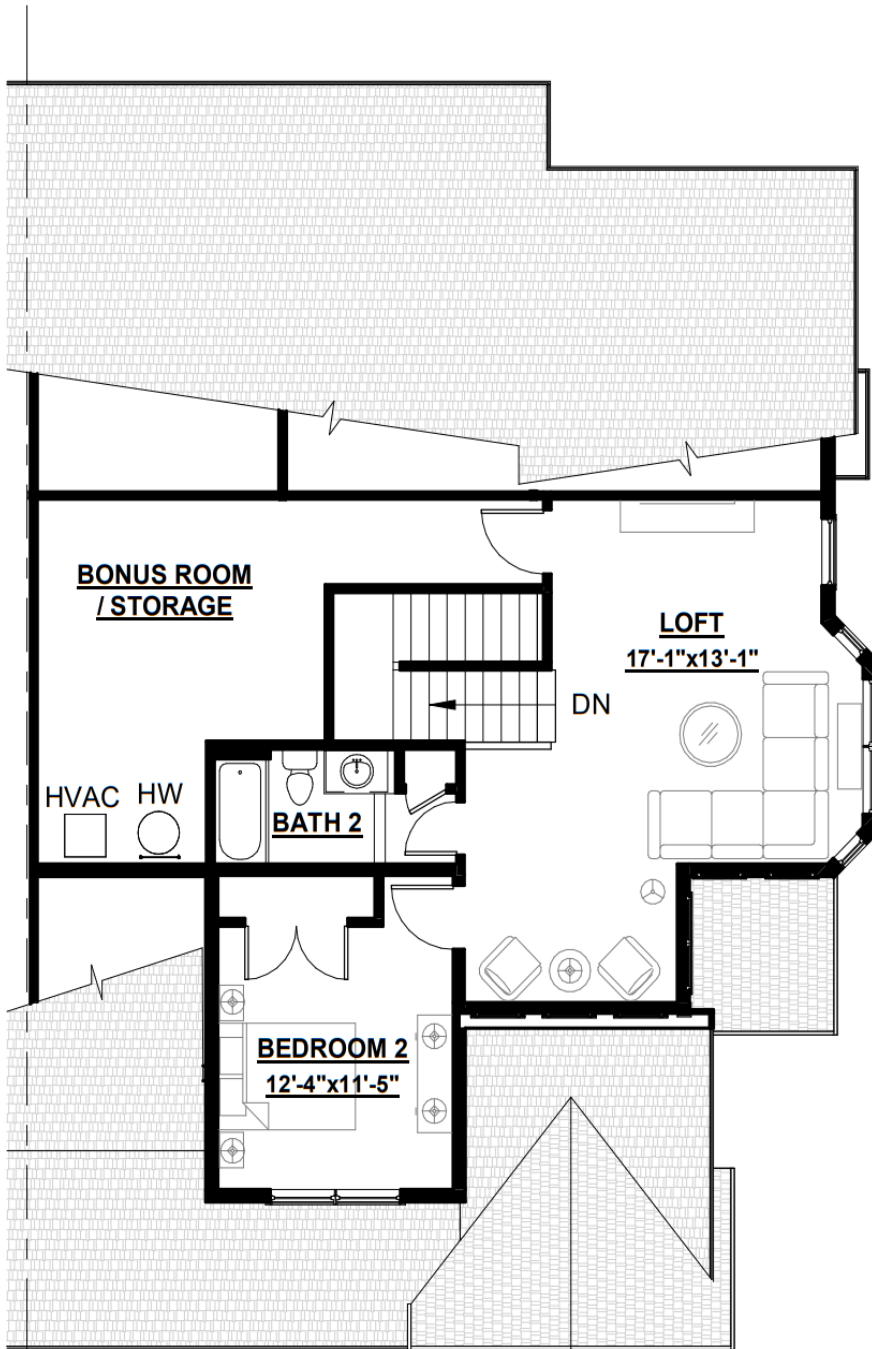

THE ESSEX (Right)

First Floor 1565 sq. ft.

Total 2274 sq. ft.

ALL AREAS REPRESENT (GSF) GROSS SQUARE FOOTAGE CALCULATIONS

THE ESSEX (Right)

Second Floor 709 sq. ft.

Total 2274 sq. ft.

ALL AREAS REPRESENT (GSF) GROSS SQUARE FOOTAGE CALCULATIONS