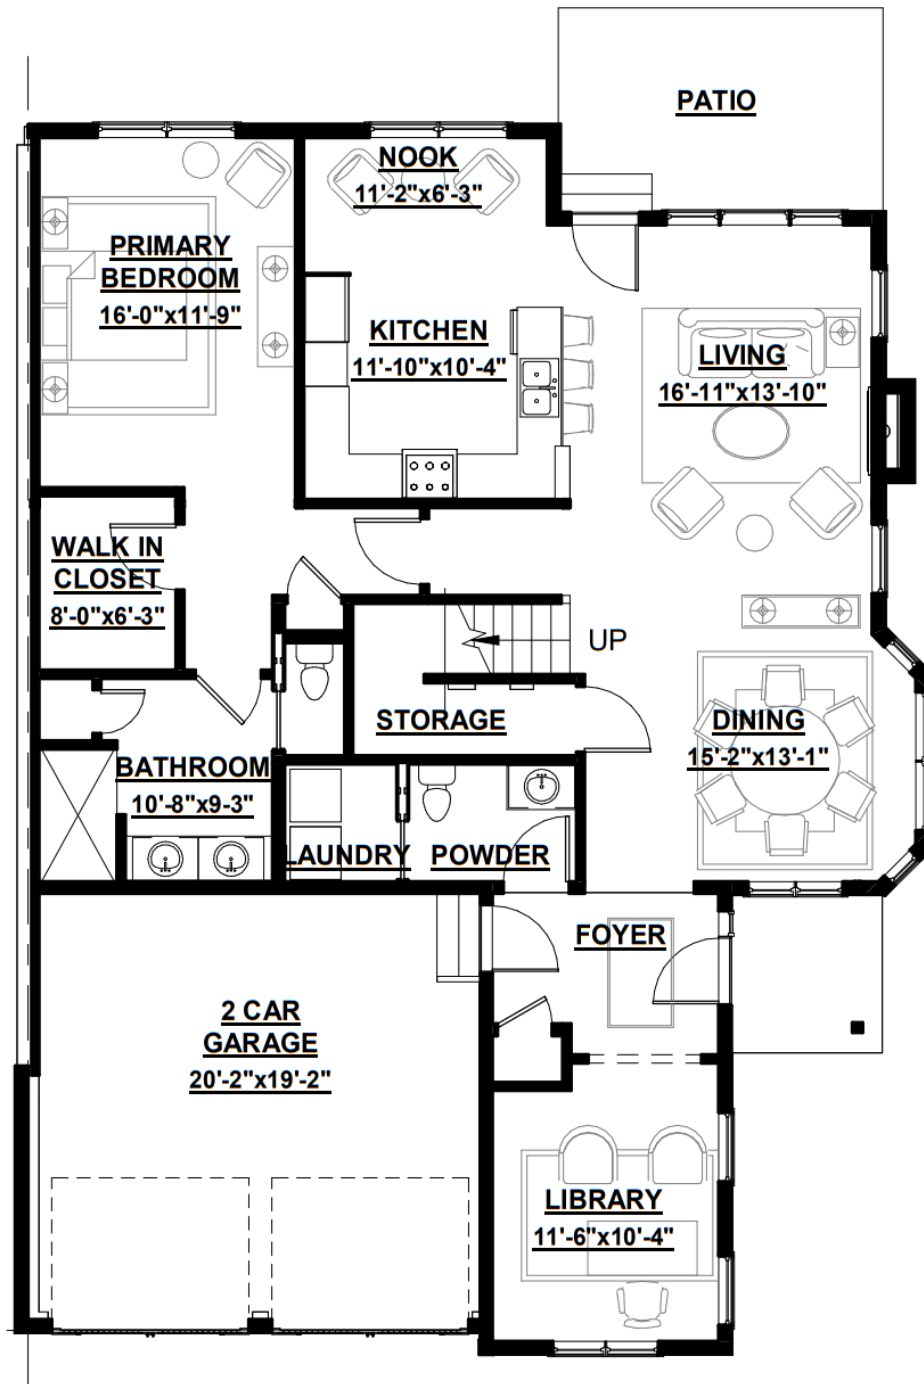

THE ESSEX (Right)

First Floor 1565 sq. ft.

Total 2274 sq. ft.

ALL AREAS REPRESENT (GSF) GROSS SQUARE FOOTAGE CALCULATIONS

THE ESSEX (Right)

Second Floor 709 sq. ft.

Total 2274 sq. ft.

ALL AREAS REPRESENT (GSF) GROSS SQUARE FOOTAGE CALCULATIONS