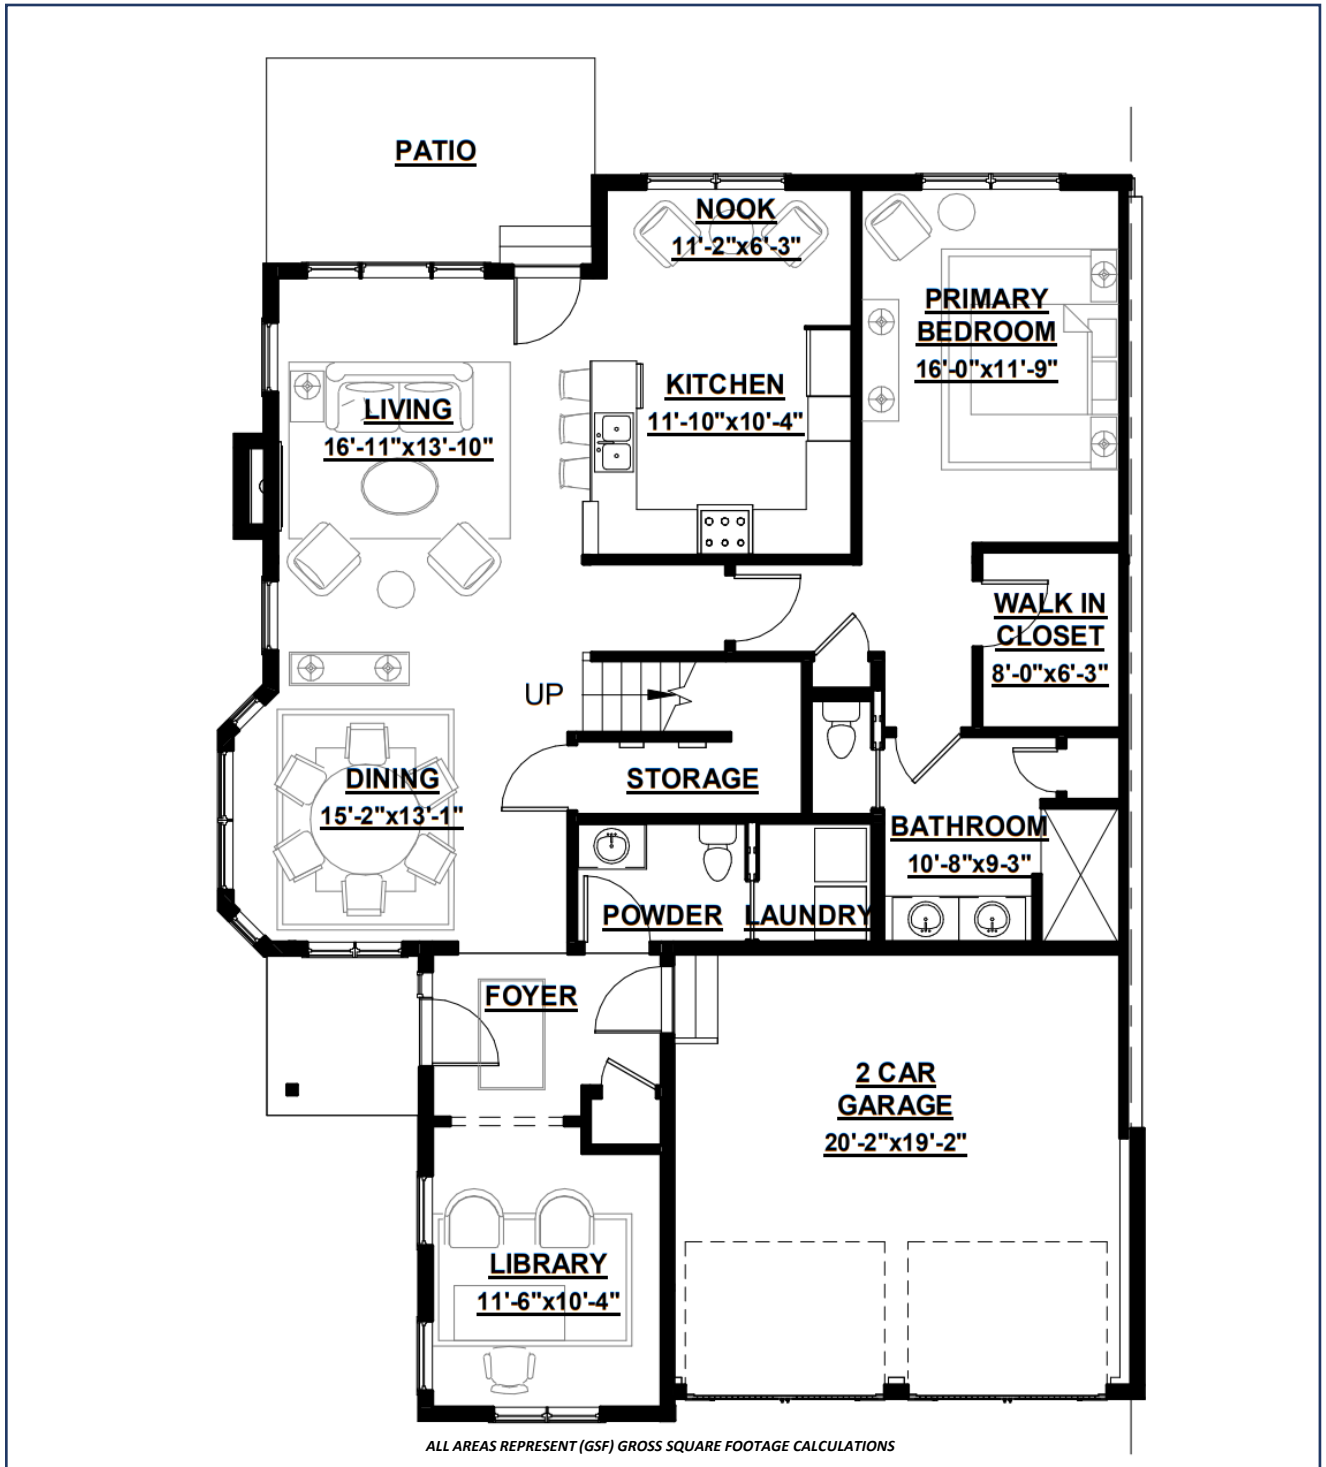

THE ESSEX (Left)

First Floor 1565 sq. ft.
Total 2274 sq. ft.

THE ESSEX (Left)

Second Floor 709 sq. ft.
Total 2274 sq. ft.

ALL AREAS REPRESENT (GSF) GROSS SQUARE FOOTAGE CALCULATIONS