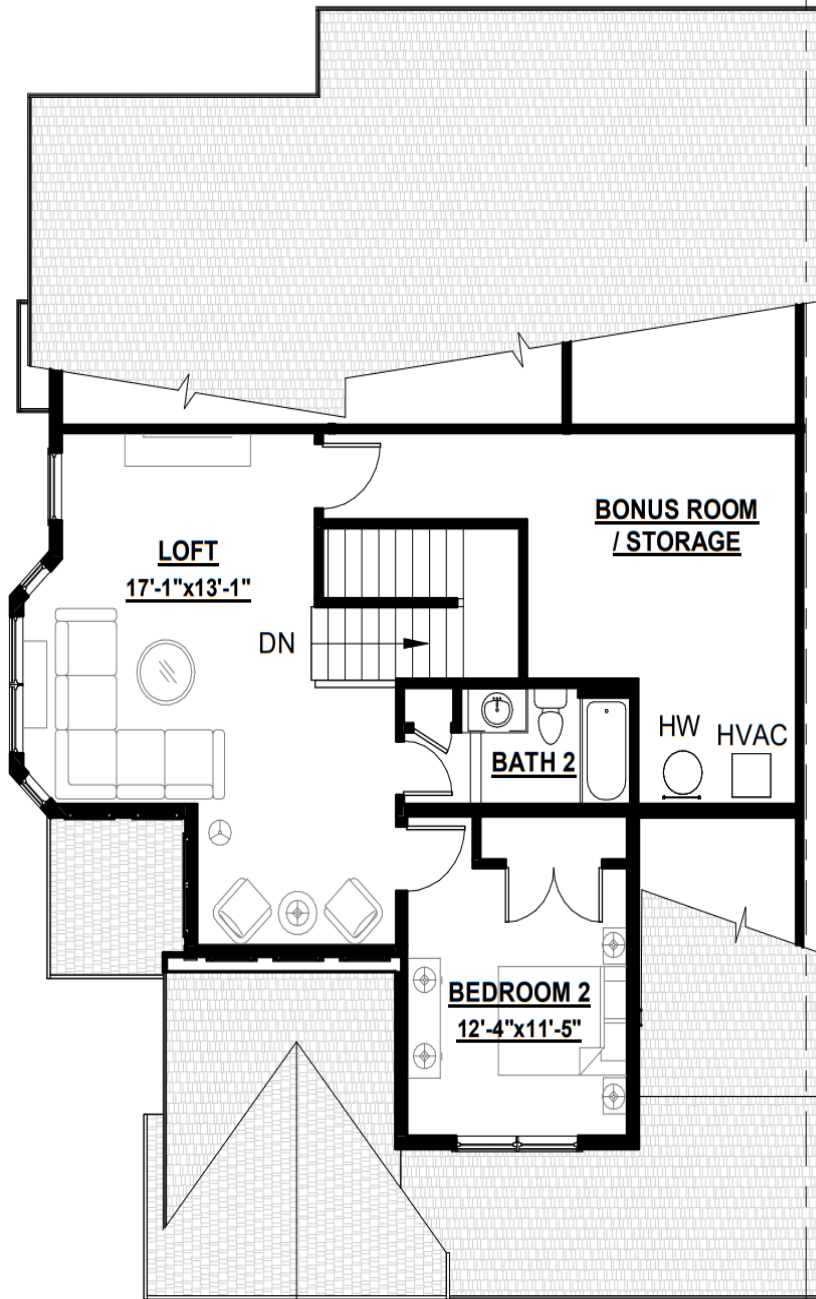

THE ESSEX (Left)

First Floor 1565 sq. ft.
Total 2274 sq. ft.

THE ESSEX (Left)

Second Floor 709 sq. ft.
Total 2274 sq. ft.

ALL AREAS REPRESENT (GSF) GROSS SQUARE FOOTAGE CALCULATIONS