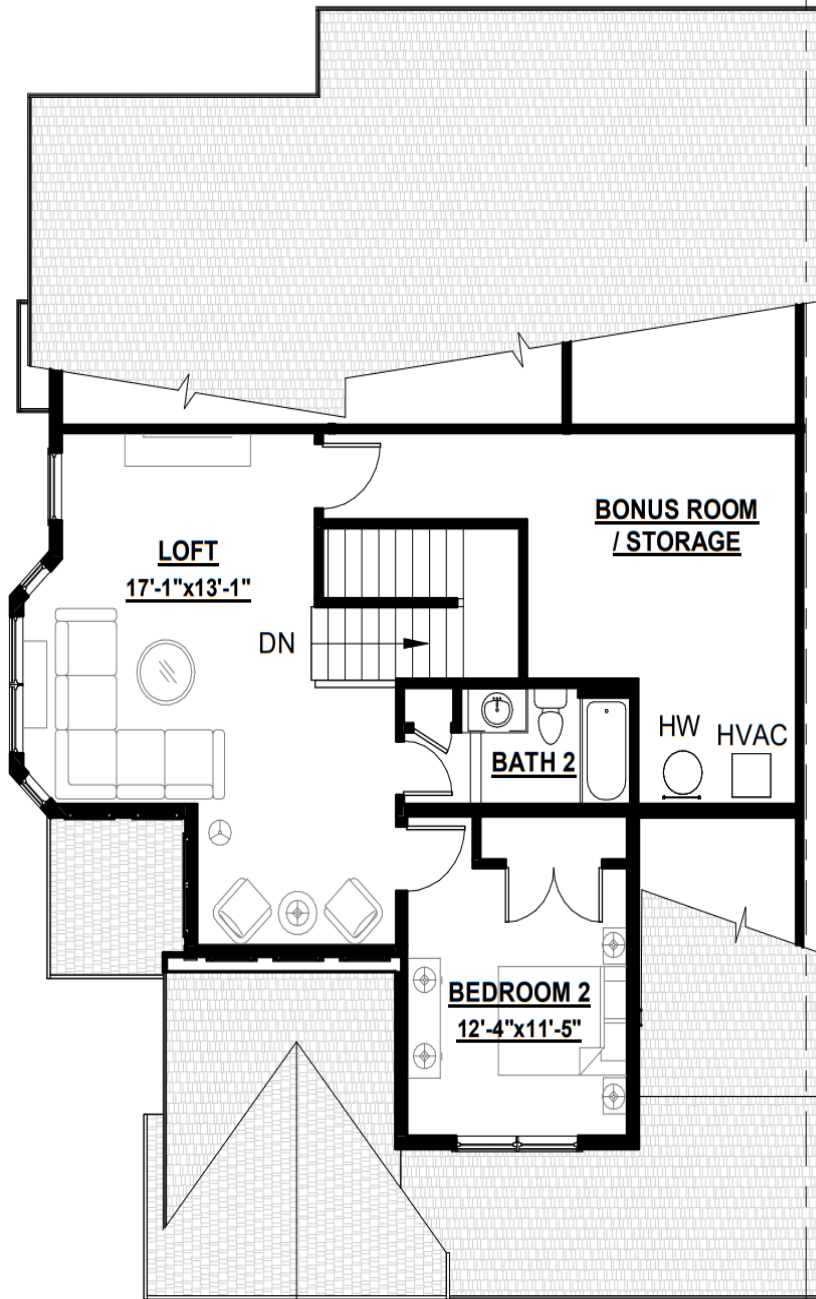

THE ESSEX (Left)

First Floor 1565 sq. ft.
Total 2274 sq. ft.

THE ESSEX (Left)

Second Floor 709 sq. ft.
Total 2274 sq. ft.

ALL AREAS REPRESENT (GSF) GROSS SQUARE FOOTAGE CALCULATIONS

THE ESSEX (Right)

First Floor 1565 sq. ft.

Total 2274 sq. ft.

ALL AREAS REPRESENT (GSF) GROSS SQUARE FOOTAGE CALCULATIONS

THE ESSEX (Right)

Second Floor 709 sq. ft.
Total 2274 sq. ft.

ALL AREAS REPRESENT (GSF) GROSS SQUARE FOOTAGE CALCULATIONS