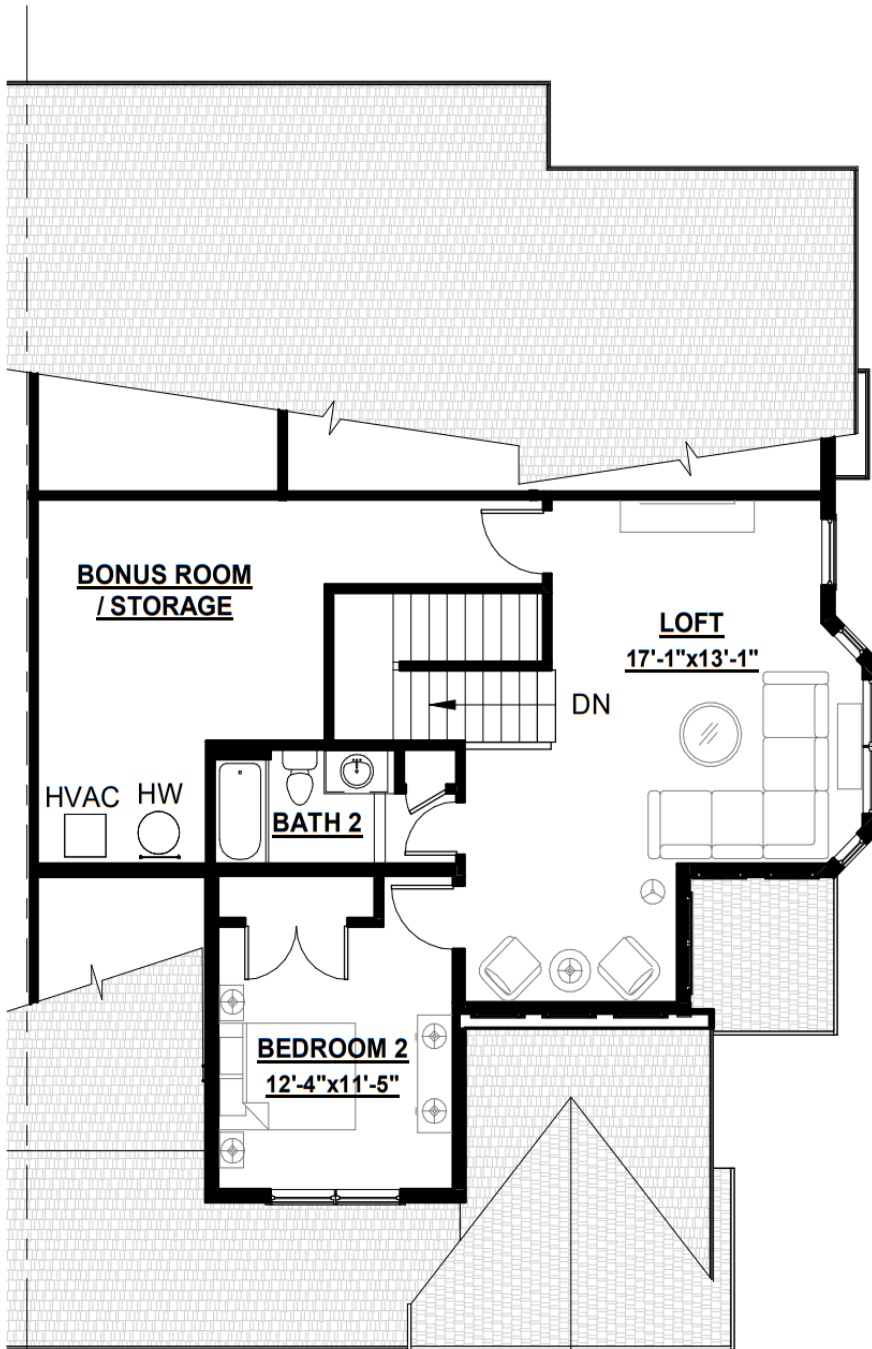

THE ESSEX (Left)

First Floor 1565 sq. ft.
Total 2274 sq. ft.

THE ESSEX (Left)

Second Floor 709 sq. ft.
Total 2274 sq. ft.

ALL AREAS REPRESENT (GSF) GROSS SQUARE FOOTAGE CALCULATIONS

THE ESSEX (Right)

First Floor 1565 sq. ft.

Total 2274 sq. ft.

ALL AREAS REPRESENT (GSF) GROSS SQUARE FOOTAGE CALCULATIONS

THE ESSEX (Right)

Second Floor 709 sq. ft.
Total 2274 sq. ft.

ALL AREAS REPRESENT (GSF) GROSS SQUARE FOOTAGE CALCULATIONS