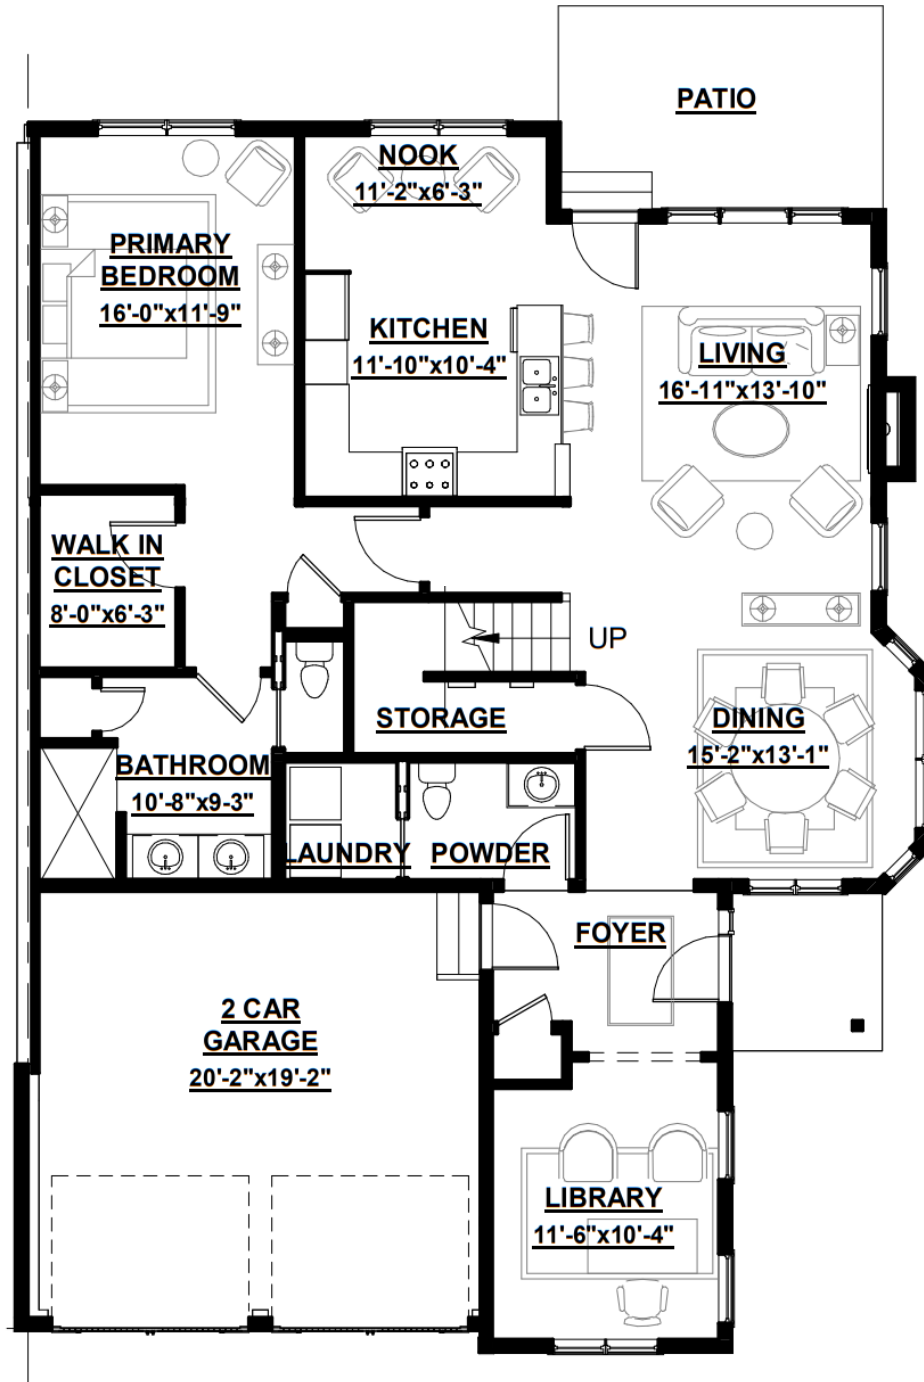

THE ESSEX (Left)

First Floor 1565 sq. ft.
Total 2274 sq. ft.

THE ESSEX (Left)

Second Floor 709 sq. ft.
Total 2274 sq. ft.

ALL AREAS REPRESENT (GSF) GROSS SQUARE FOOTAGE CALCULATIONS

THE ESSEX (Right)

First Floor 1565 sq. ft.

Total 2274 sq. ft.

ALL AREAS REPRESENT (GSF) GROSS SQUARE FOOTAGE CALCULATIONS

THE ESSEX (Right)

Second Floor 709 sq. ft.
Total 2274 sq. ft.

ALL AREAS REPRESENT (GSF) GROSS SQUARE FOOTAGE CALCULATIONS