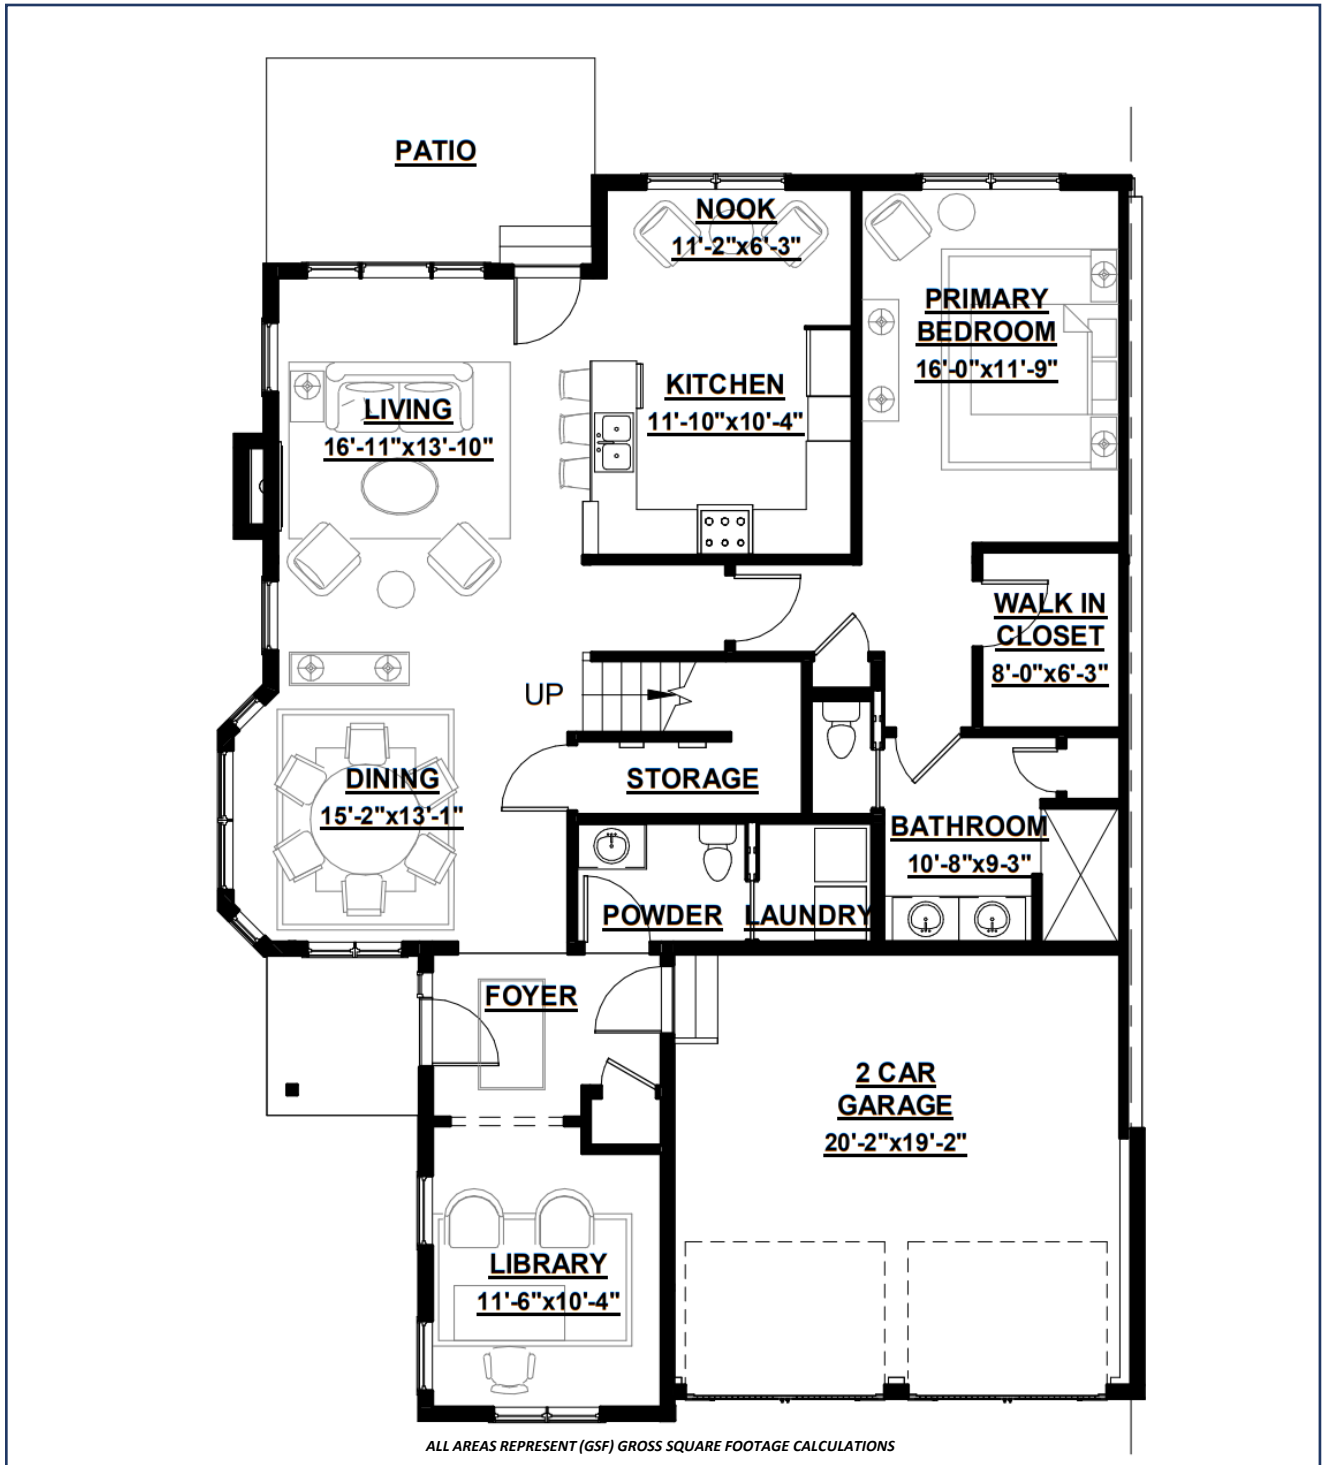

THE ESSEX (Left)

First Floor 1565 sq. ft.
Total 2274 sq. ft.

THE ESSEX (Left)

Second Floor 709 sq. ft.
Total 2274 sq. ft.

ALL AREAS REPRESENT (GSF) GROSS SQUARE FOOTAGE CALCULATIONS

THE ESSEX (Right)

First Floor 1565 sq. ft.

Total 2274 sq. ft.

ALL AREAS REPRESENT (GSF) GROSS SQUARE FOOTAGE CALCULATIONS

THE ESSEX (Right)

Second Floor 709 sq. ft.
Total 2274 sq. ft.

ALL AREAS REPRESENT (GSF) GROSS SQUARE FOOTAGE CALCULATIONS