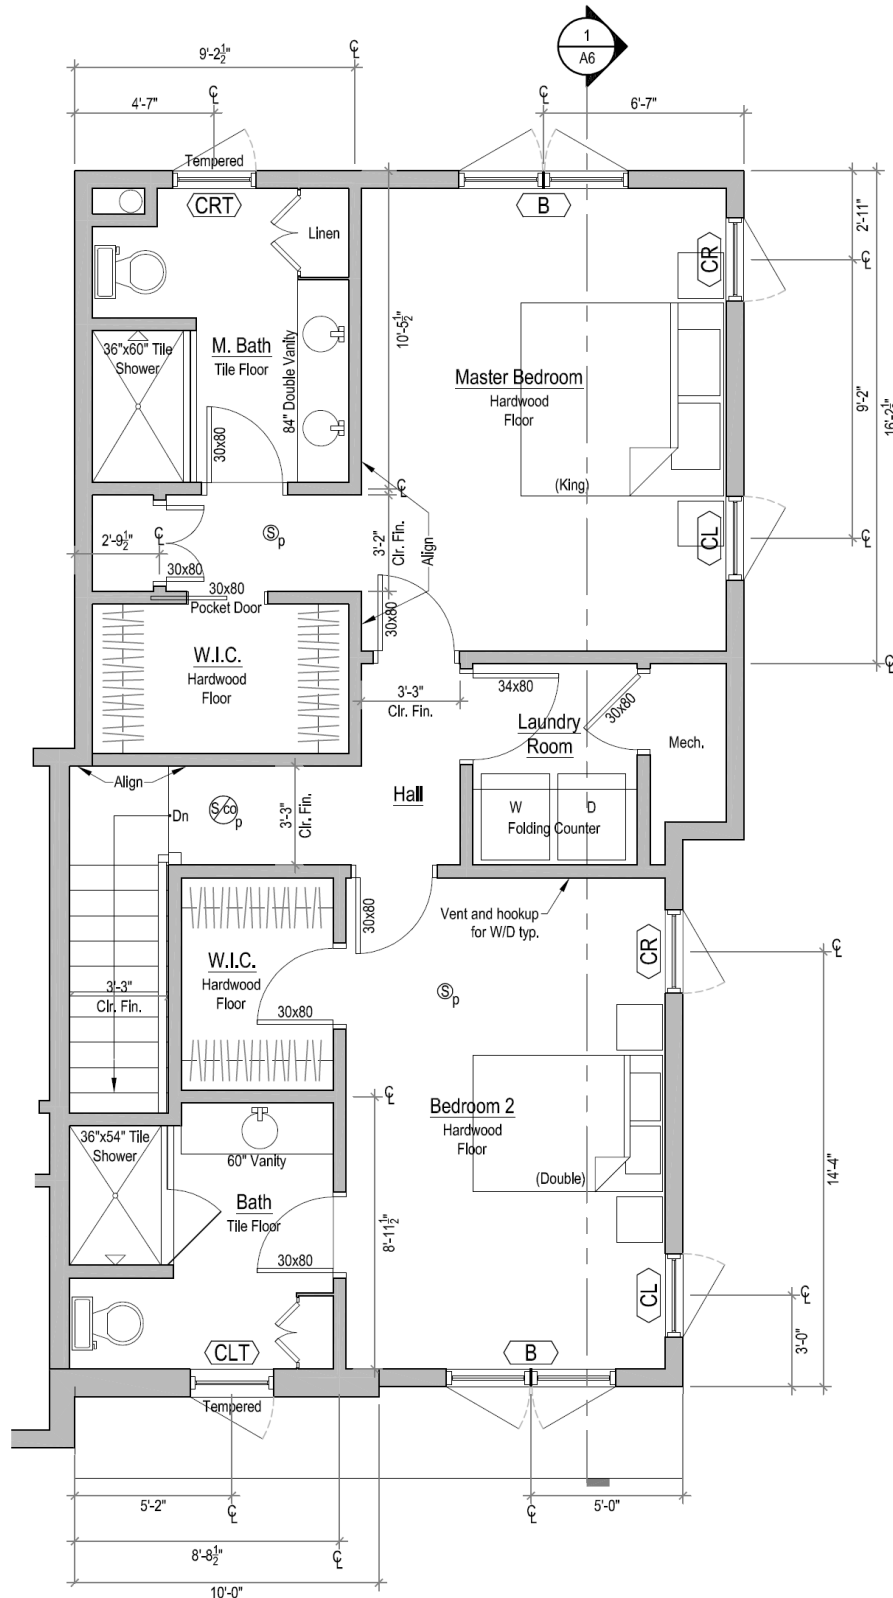

NUMBER OF BEDROOMS	2
NUMBER OF BATHS	2.5
UNIT SIZE	1,897 Sq. Ft.
PLAN VIEW	First Floor

NUMBER OF BEDROOMS	2
NUMBER OF BATHS	2.5
UNIT SIZE	1,897 Sq. Ft.
PLAN VIEW	Second Floor

NUMBER OF BEDROOMS	2
NUMBER OF BATHS	2.5
UNIT SIZE	1,897 Sq. Ft.
PLAN VIEW	Garage Level