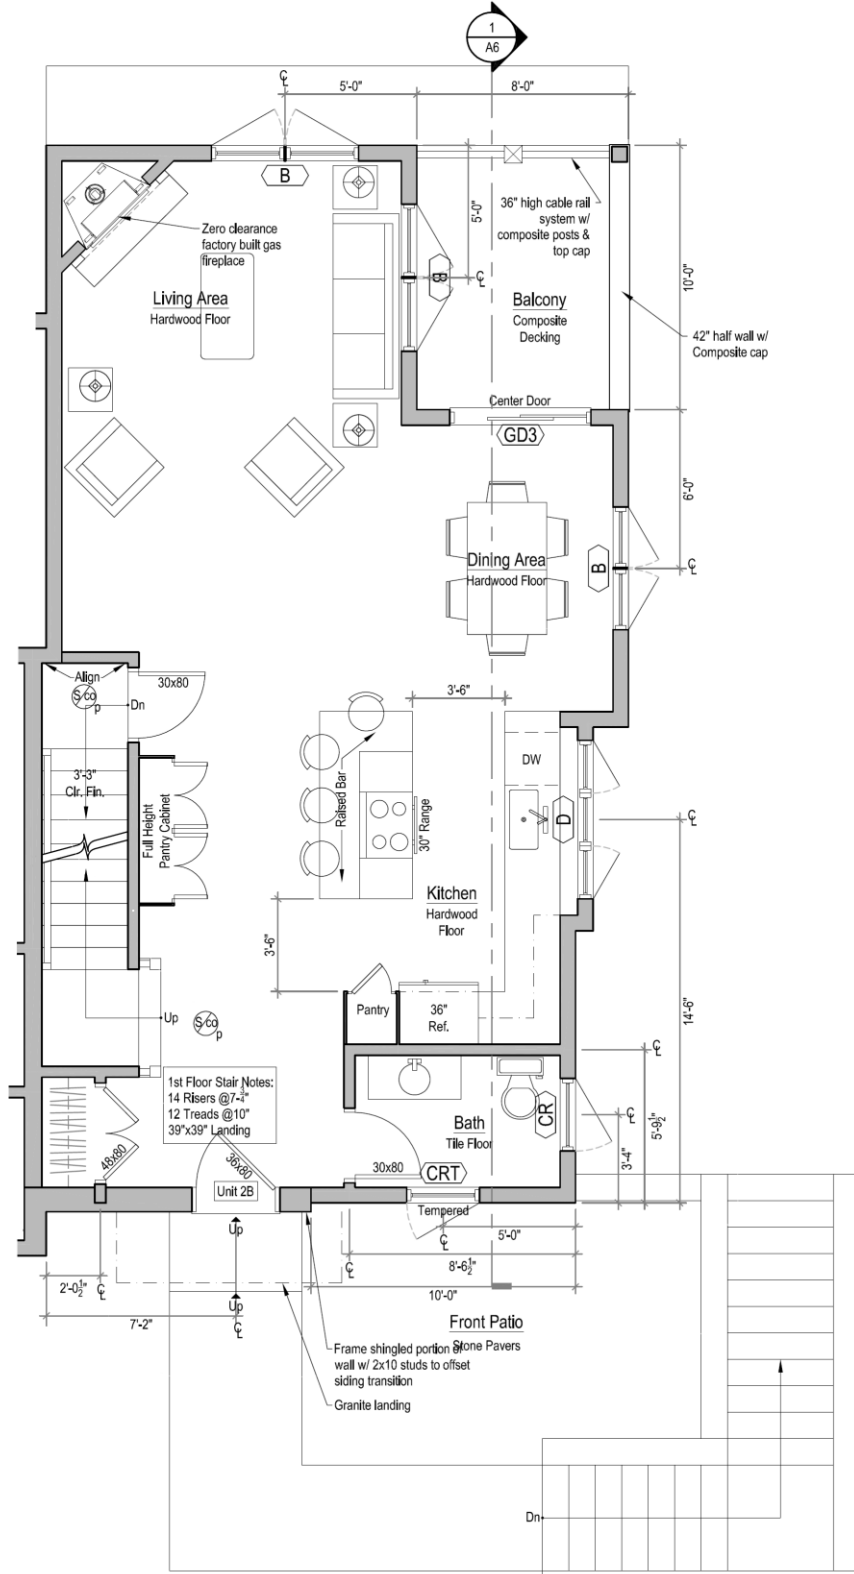

NUMBER OF BEDROOMS	2
NUMBER OF BATHS	2.5
UNIT SIZE	1,897 Sq. Ft.
PLAN VIEW	First Floor

NUMBER OF BEDROOMS	2
NUMBER OF BATHS	2.5
UNIT SIZE	1,897 Sq. Ft.
PLAN VIEW	Second Floor

NUMBER OF BEDROOMS	2
NUMBER OF BATHS	2.5
UNIT SIZE	1,897 Sq. Ft.
PLAN VIEW	Garage Level