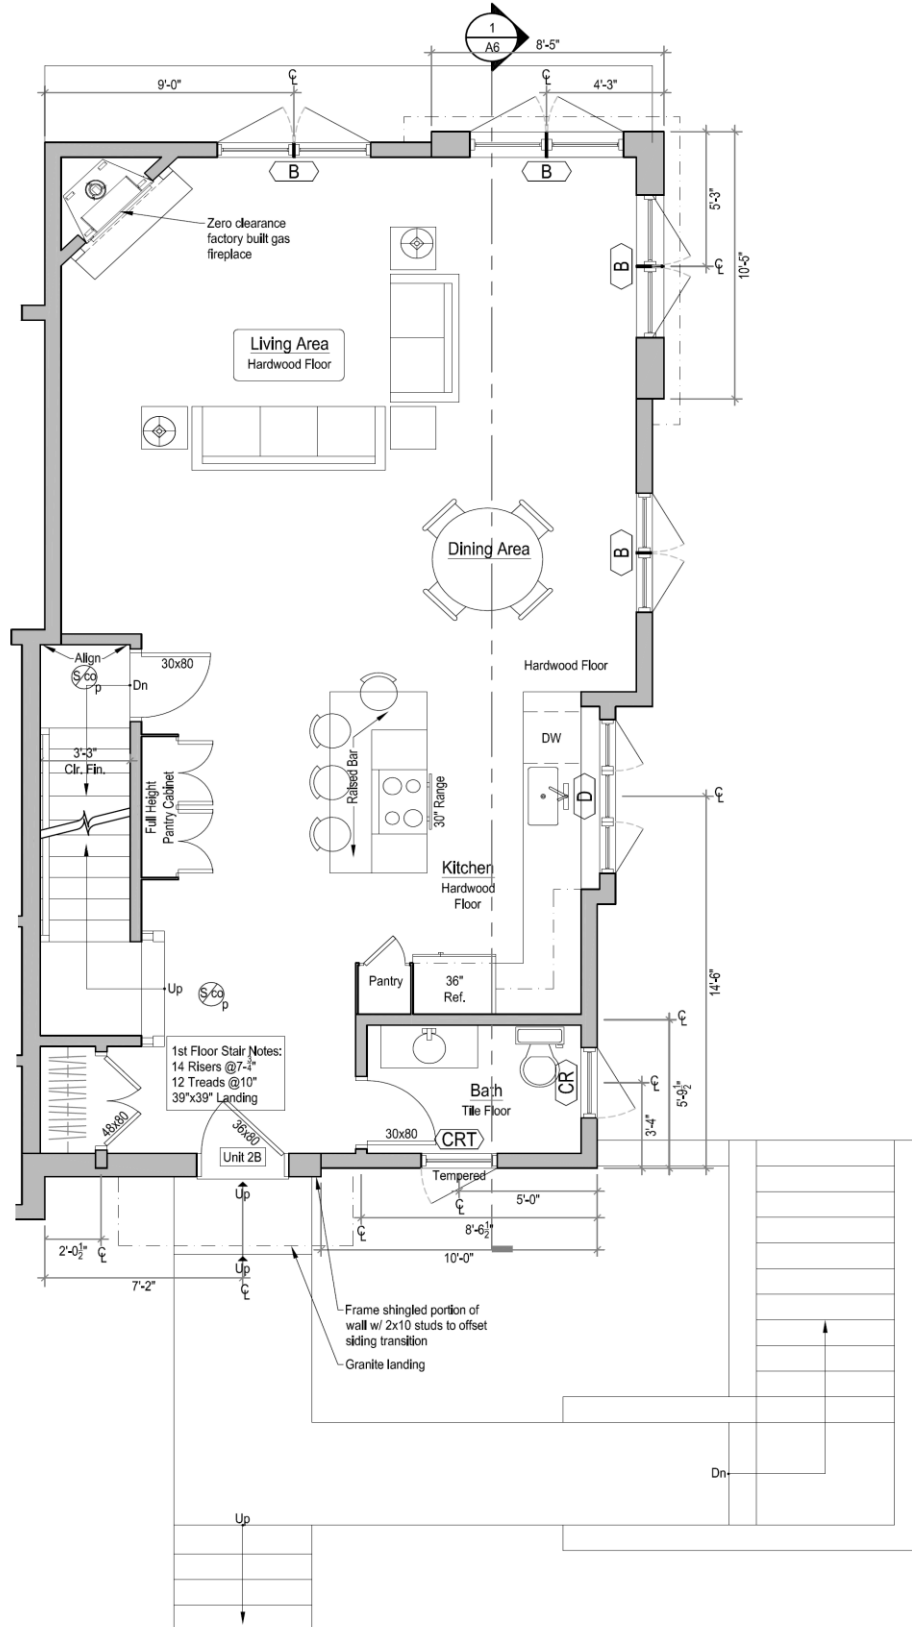

NUMBER OF BEDROOMS	2
NUMBER OF BATHS	3.5
UNIT SIZE	2,071 Sq. Ft.
PLAN VIEW	First Floor

NUMBER OF BEDROOMS	2
NUMBER OF BATHS	3.5
UNIT SIZE	2,071 Sq. Ft.
PLAN VIEW	Garage Level