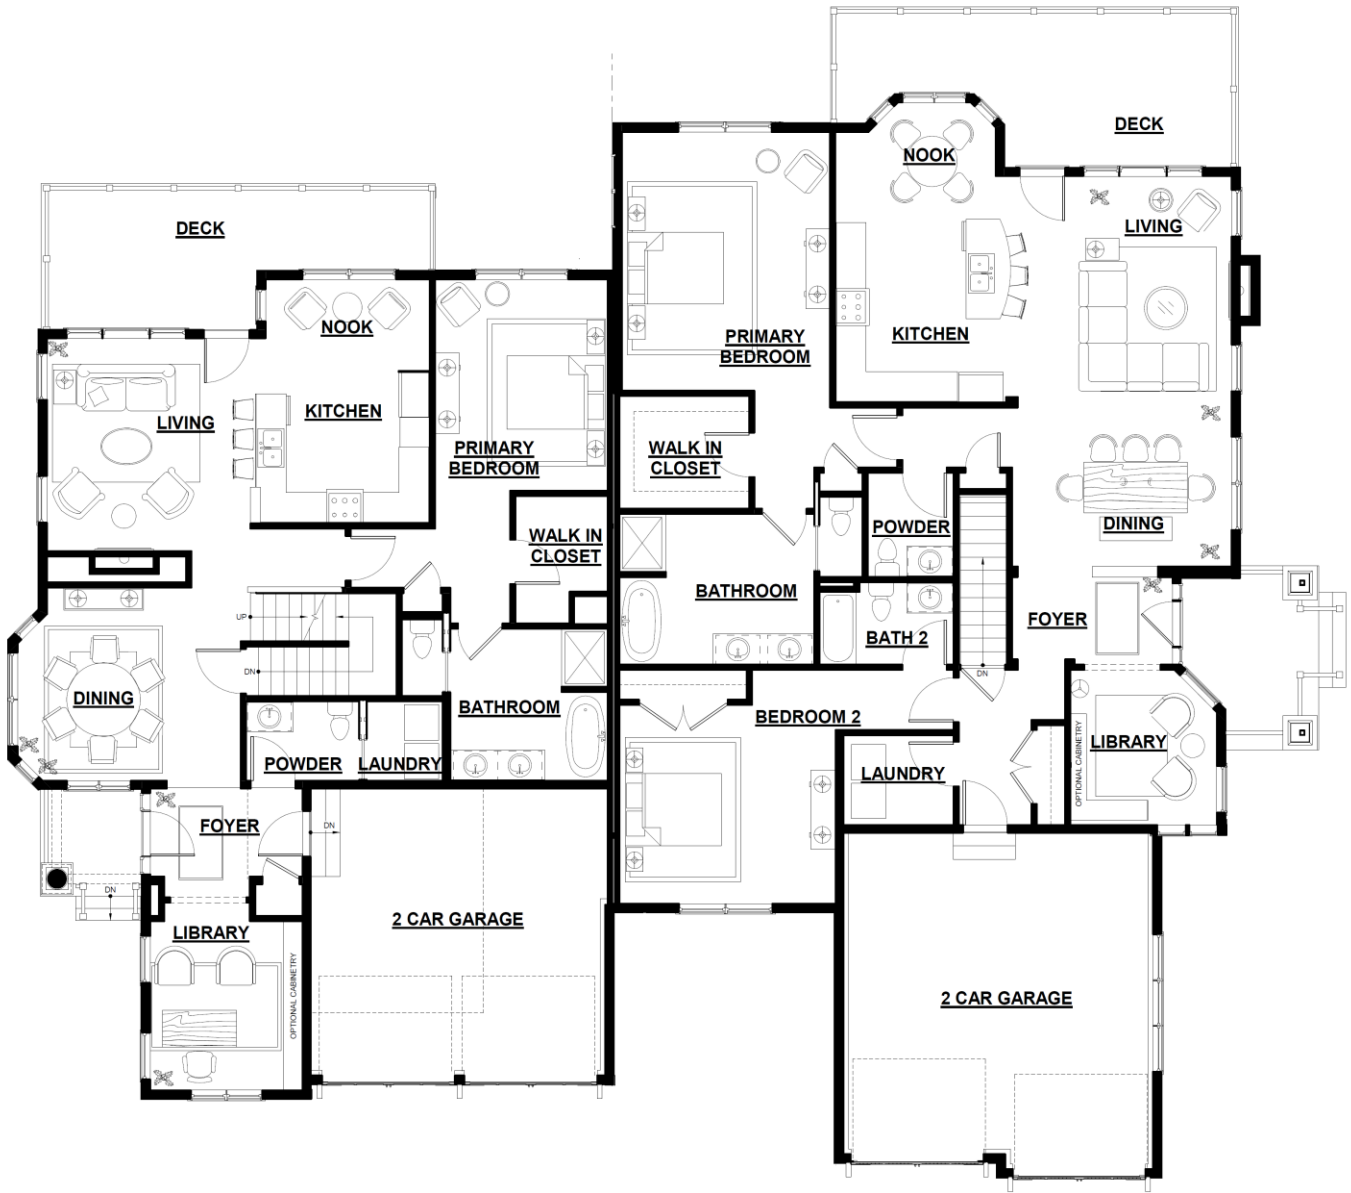

ESSEX / COOLIDGE

Essex Square Footage
 First Floor 1565 SF
 Second Floor 709 SF
 Total 2274 SF
Villas 29A & 70B

**Furnished First Floor Plan
 Walkout
 Coolidge Front-Load**

Coolidge Square Footage
 First Floor 2050 SF
 Second Floor N/A
 Total 2050 SF
Villas 29B & 70A

ESSEX / COOLIDGE

Essex Square Footage
 First Floor 1565 SF
 Second Floor 709 SF
 Total 2274 SF
Villas 29A & 70B

Furnished Second Floor Plan
 Walkout
 Coolidge Front-Load

Coolidge Square Footage
 First Floor 2050 SF
 Second Floor N/A
 Total 2050 SF
Villas 29B & 70A

ESSEX / COOLIDGE

Essex Square Footage

First Floor	1565 SF
Second Floor	709 SF
Total	2274 SF

Villas 29A & 70B

**Basement Plan
Walkout
Coolidge Front-Load**

Coolidge Square Footage

First Floor	2050 SF
Second Floor	N/A
Total	2050 SF