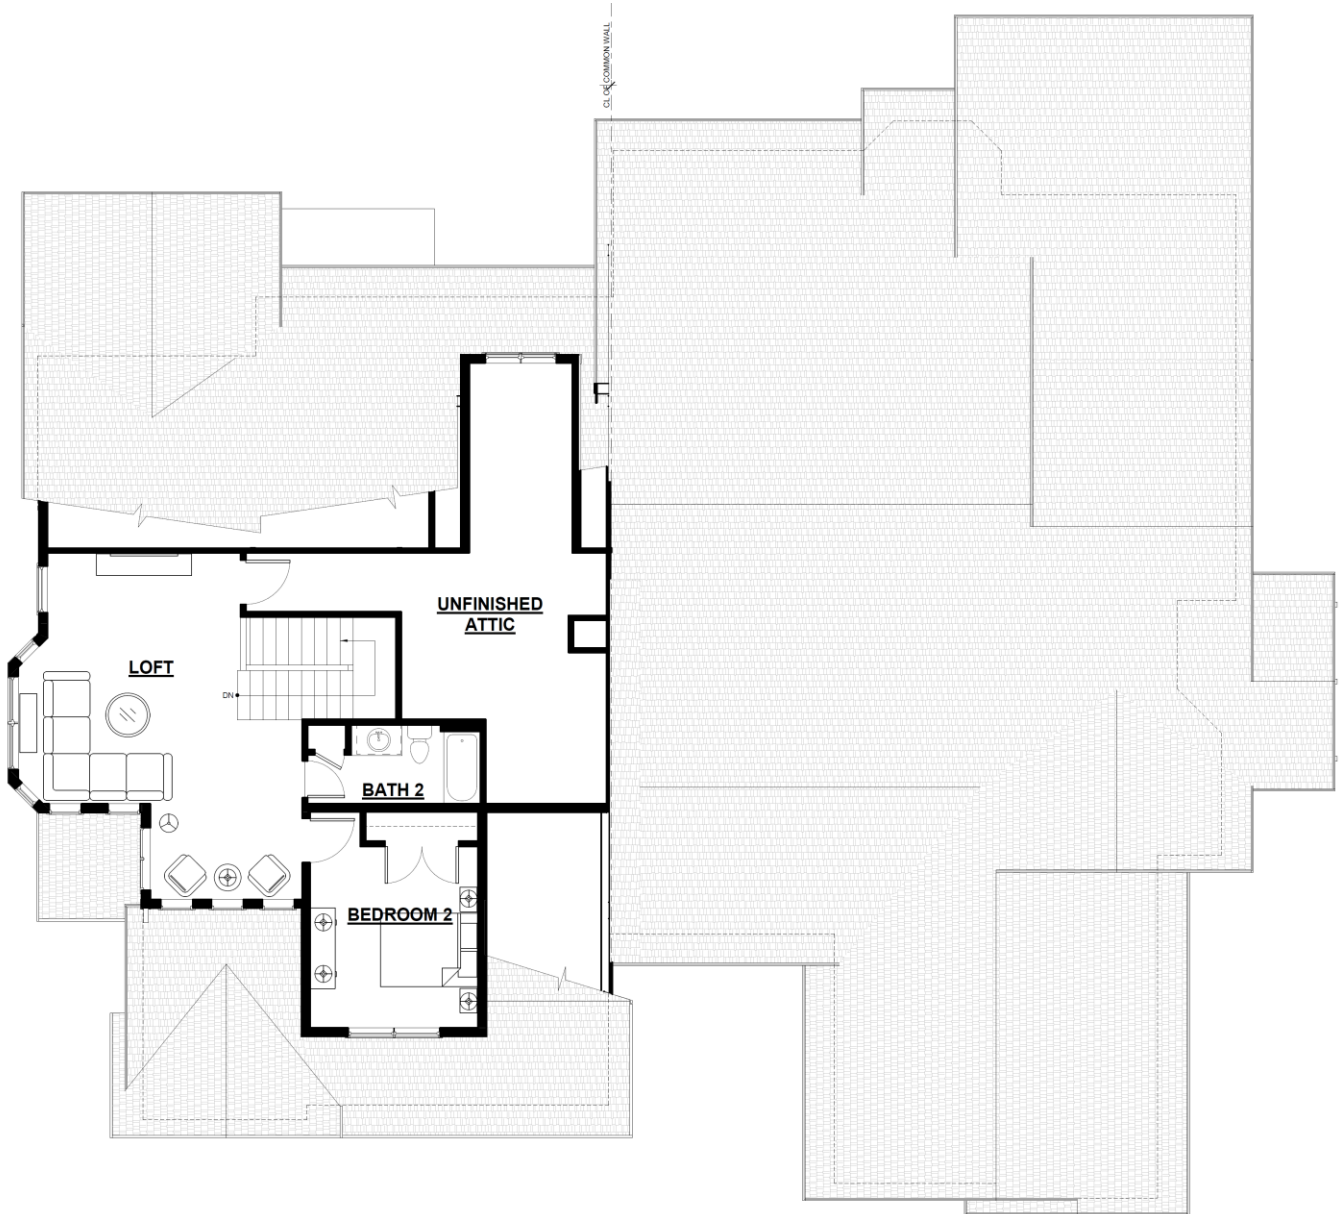

ESSEX / COOLIDGE

Essex Square Footage
 First Floor 1565 SF
 Second Floor 709 SF
 Total 2274 SF
Villas 29A & 70B

**Furnished First Floor Plan
 Walkout
 Coolidge Front-Load**

Coolidge Square Footage
 First Floor 2050 SF
 Second Floor N/A
 Total 2050 SF
Villas 29B & 70A

ESSEX / COOLIDGE

Essex Square Footage
 First Floor 1565 SF
 Second Floor 709 SF
 Total 2274 SF
Villas 29A & 70B

Furnished Second Floor Plan
 Walkout
 Coolidge Front-Load

Coolidge Square Footage
 First Floor 2050 SF
 Second Floor N/A
 Total 2050 SF
Villas 29B & 70A

ESSEX / COOLIDGE

Essex Square Footage

First Floor	1565 SF
Second Floor	709 SF
Total	2274 SF

Villas 29A & 70B

**Basement Plan
Walkout
Coolidge Front-Load**

Coolidge Square Footage

First Floor	2050 SF
Second Floor	N/A
Total	2050 SF